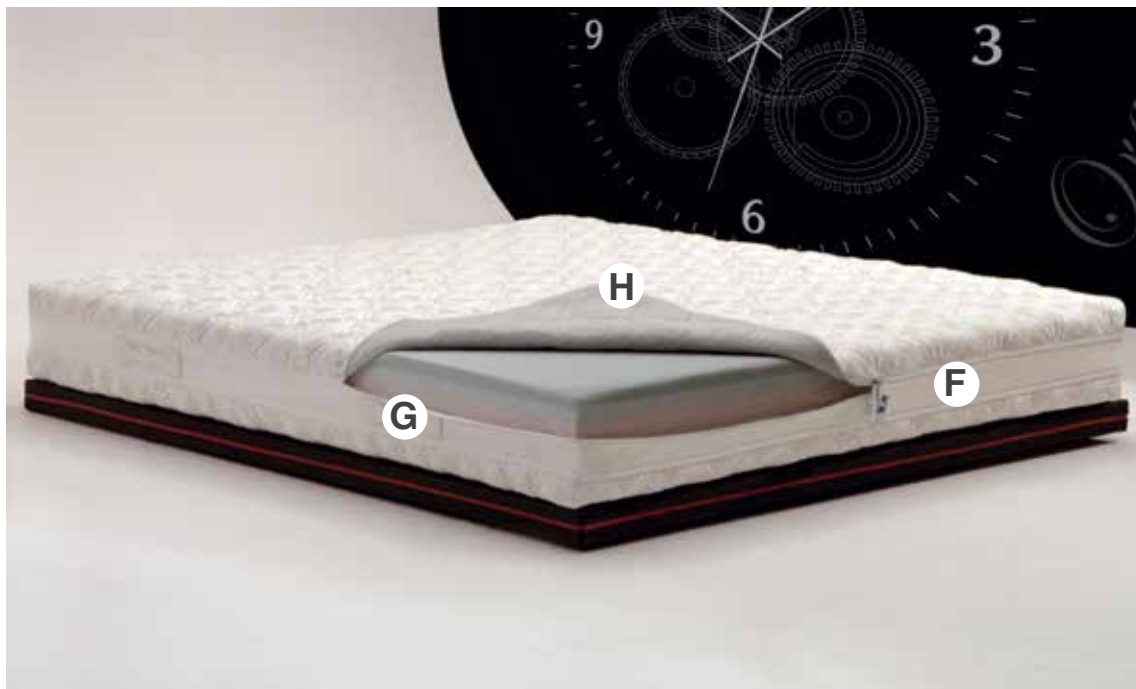

- A) Memory TRG / Memory TRG - D. 50 / H. 5 cm
- B) Water-Foam / Water-Foam - D. 33 - D. 35 - D. 40 / A. 2,5 cm
- C) gr. 800 Feltro / Felt
- D) N. 1500 Molle insacchettate HD / Pocket springs HD
- E) Water-Foam perimetrale / Perimeter Water-Foam - D. 30 / H.14
- F) 3D / 3D
- G) N.4 Maniglie in pelle / Leather Handles
- H) Guscio sfoderabile / Removable cover

Altezza materasso finito: 26/27 cm
Mattress height: 26/27 cm

Portanza consigliata materasso singolo

Soffice max 50 kg
Standard max 80 kg
Rigido max 120 kg

Carrying capacity single mattress

Soft max 50 kg
Standard max 80 kg
Stiff max 120 kg

MADE IN ITALY