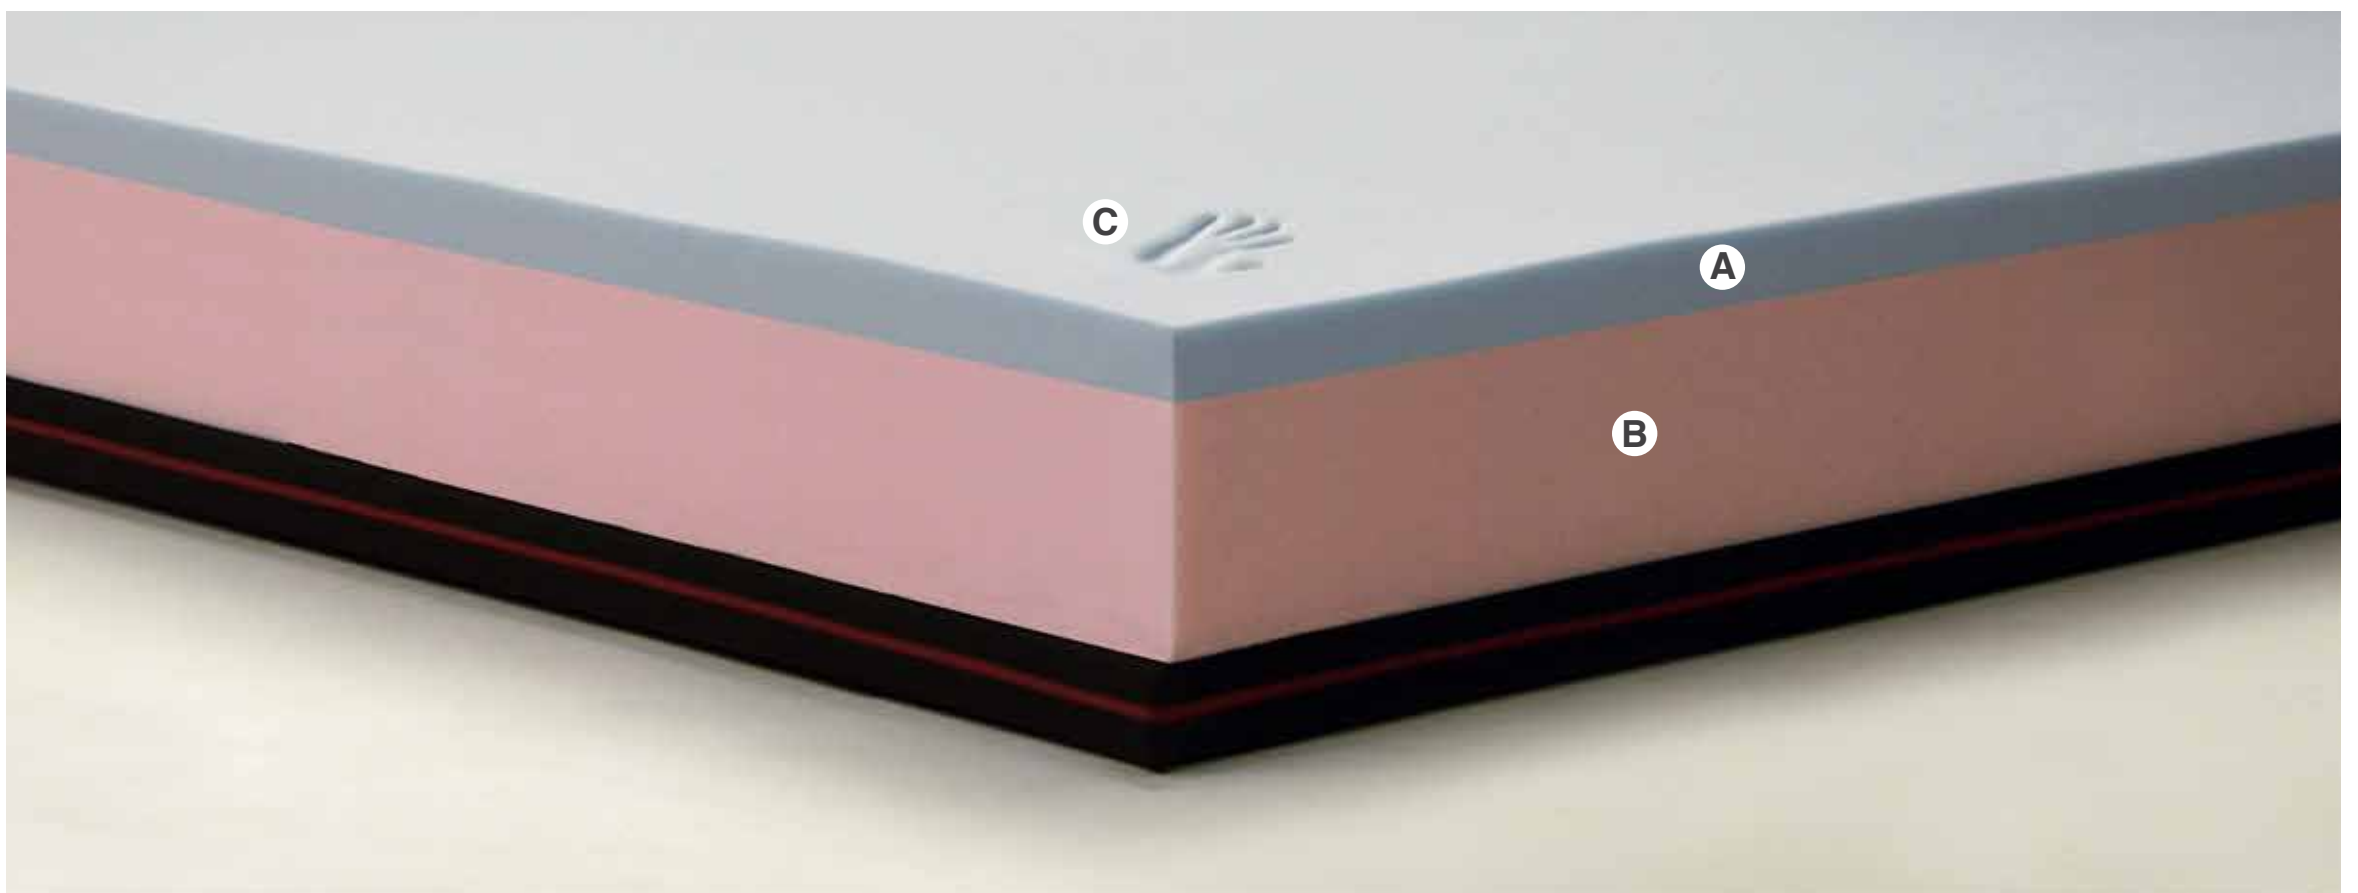

- A) Memory TRG / Memory TRG - D. 50 / H. 5 cm
- B) Water-Foam / Water-Foam - D. 30 / H. 16 cm
- C) Memory / Memory
- D) 3D / 3D
- E) N.4 Maniglie in pelle / Leather Handles
- F) Guscio sfoderabile / Removable cover

Altezza materasso finito: 23 cm
Mattress height: 23 cm

Portanza consigliata materasso singolo

Soffice max 50 kg
Standard max 80 kg
Rigido max 120 kg

Carrying capacity single mattress

Soft max 50 kg
Standard max 80 kg
Stiff max 120 kg

MADE IN ITALY