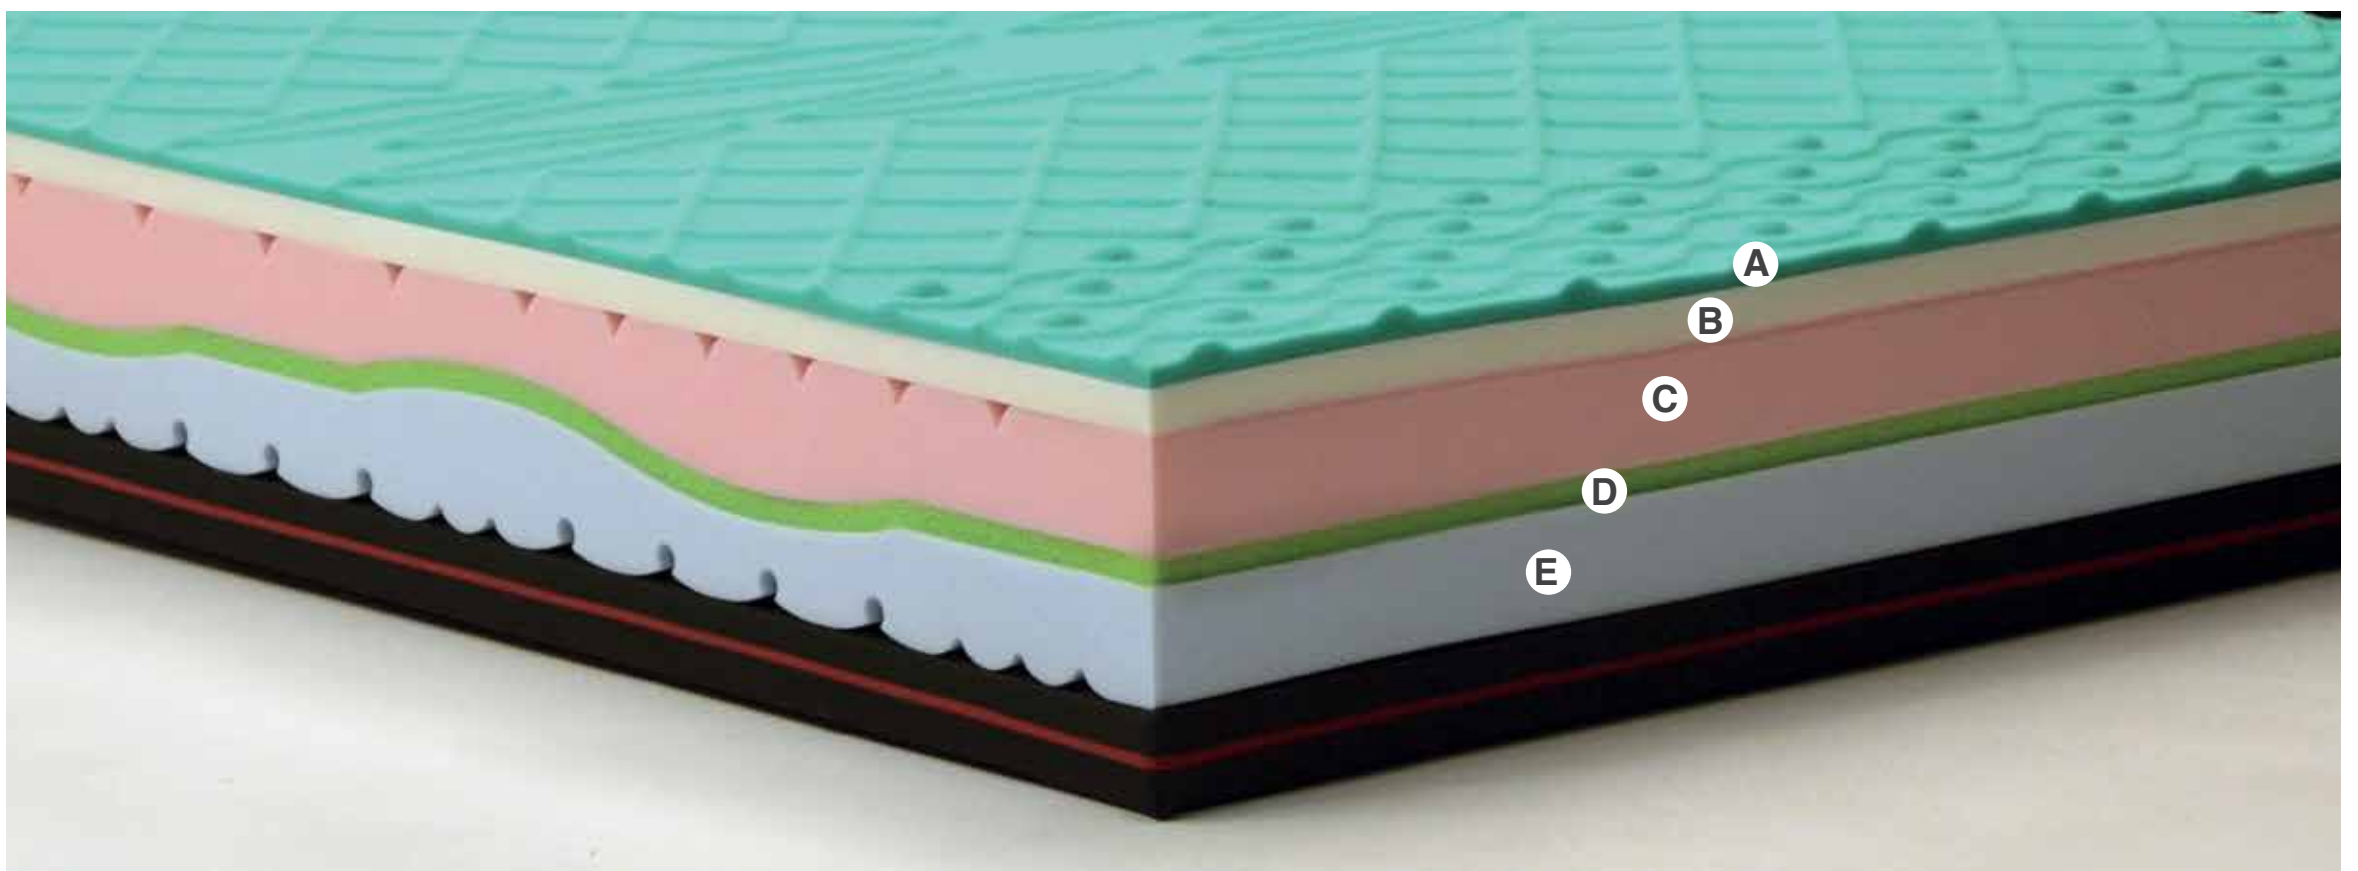

- A) Memory-Breath / Memory-Breath - D. 50 / H. 2 cm
- B) Memory TRG / Memory TRG - D. 50 / H. 5 cm
- C) Water-Foam / Water-Foam - D. 30 / H. 6 cm
- D) Breath-Foam / Breath-Foam - D. 50 / H. 2 cm
- E) High-Foam / High-Foam - D. 30 / H. 6 cm
- F) 3D Traspirante / 3D breathable
- G) N.4 Maniglie in pelle / Leather Handles
- H) Guscio sfoderabile / Removable cover

Altezza materasso finito: 23/24 cm
Mattress height: 23/24 cm

Portanza consigliata materasso singolo

Soffice max 50 kg
Standard max 80 kg
Rigido max 120 kg

Carrying capacity single mattress

Soft max 50 kg
Standard max 80 kg
Stiff max 120 kg

MADE IN ITALY