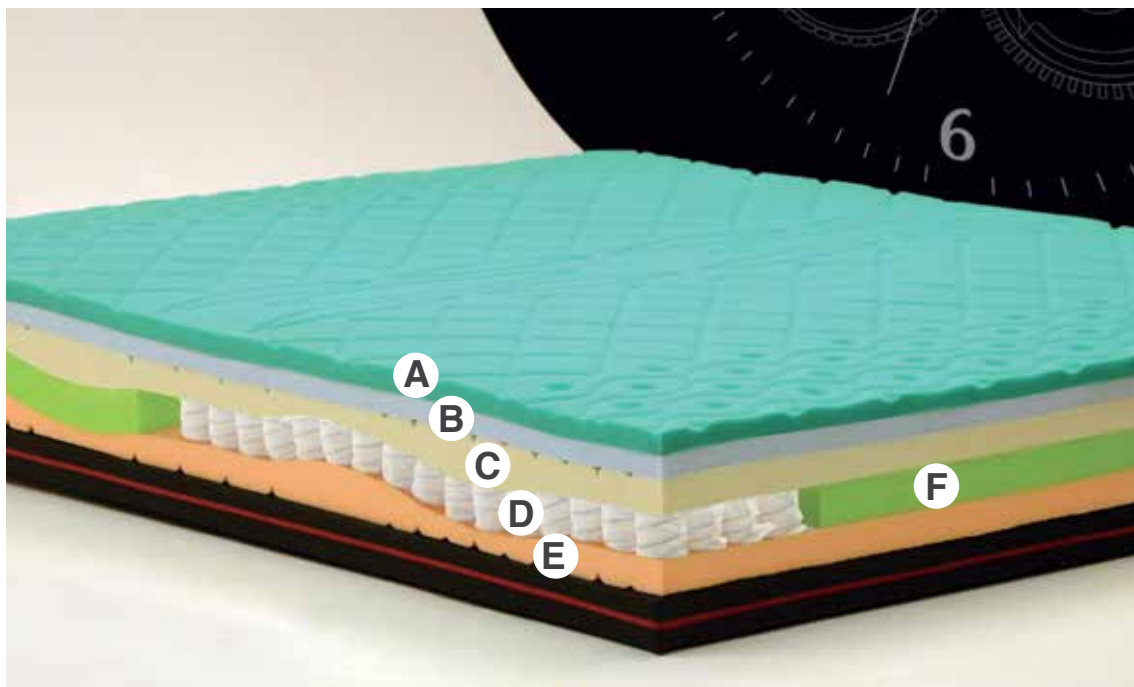

- A) Memory-Breath / Memory-Breath - D. 50 / H. 4 cm
- B) Memory TRG / Memory TRG - D. 50 / H. 3 cm
- C) High-Foam / High-Foam - D. 33 / H. 4 cm
- D) N. 1000 Micro molle / Micro-Springs
- E) Water-Foam / Water-Foam - D. 40 / H. 4 cm
- F) Breath-Foam / Breath-Foam - D. 50 / H. 6 cm
- G) Cerniera / Zipper
- H) Guscio sfoderabile / Removable cover
- I) Fascia in pelle / Leather ribbon
- L) N. 4 Maniglie in pelle / Leather Handles

Altezza materasso finito: 26 cm
Mattress height: 26 cm

Portanza consigliata materasso singolo

Soffice max 50 kg
Standard max 80 kg
Rigido max 120 kg

Carrying capacity single mattress

Soft max 50 kg
Standard max 80 kg
Stiff max 120 kg

MADE IN ITALY