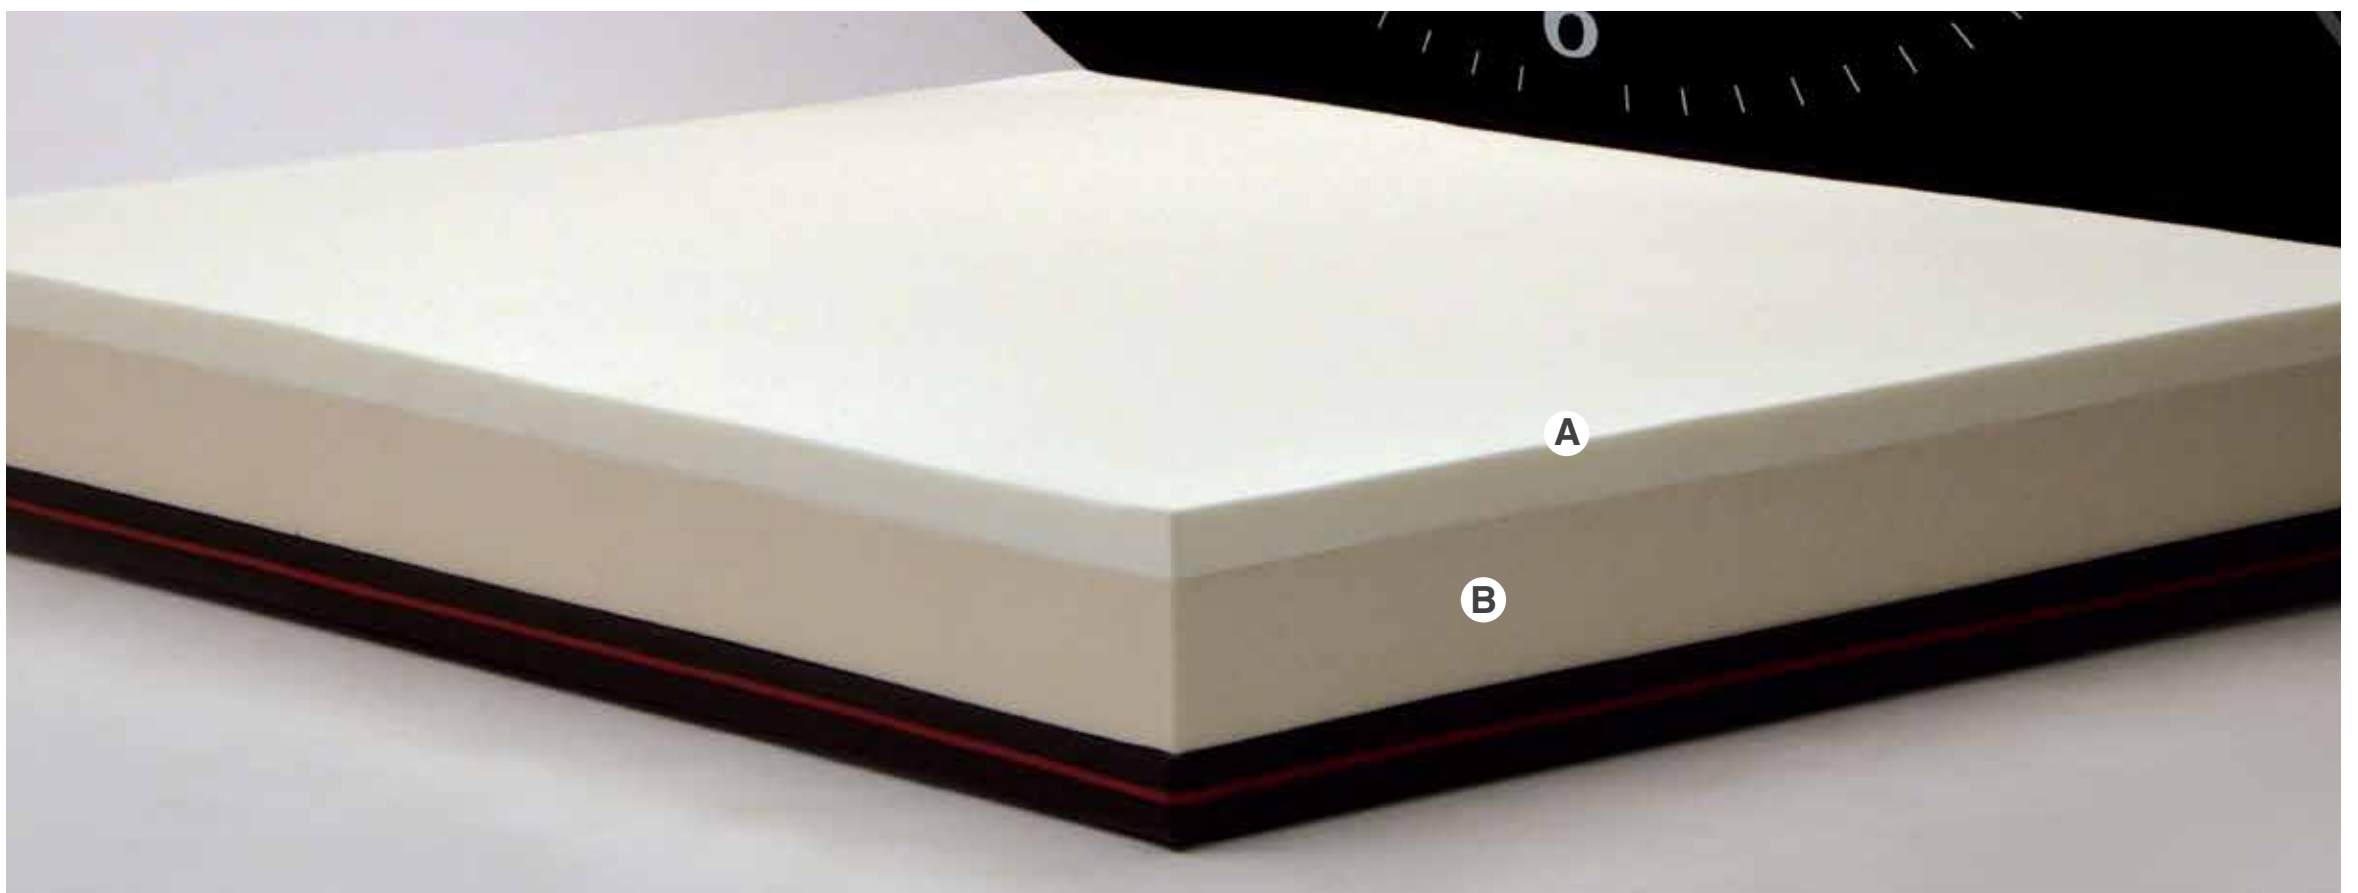

- A) Memory-Foam / Memory-Foam H. 3 cm
- B) Water-Foam / Water-Foam - D. 30 / H. 14 cm
- C) Cerniera / Zipper
- D) Guscio sfoderabile / Removable cover

Altezza materasso finito: 20 cm
Mattress height: 20 cm

Portanza consigliata materasso singolo

Soffice max 50 kg
Standard max 80 kg
Rigido max 120 kg

Carrying capacity single mattress

Soft max 50 kg
Standard max 80 kg
Stiff max 120 kg

MADE IN ITALY