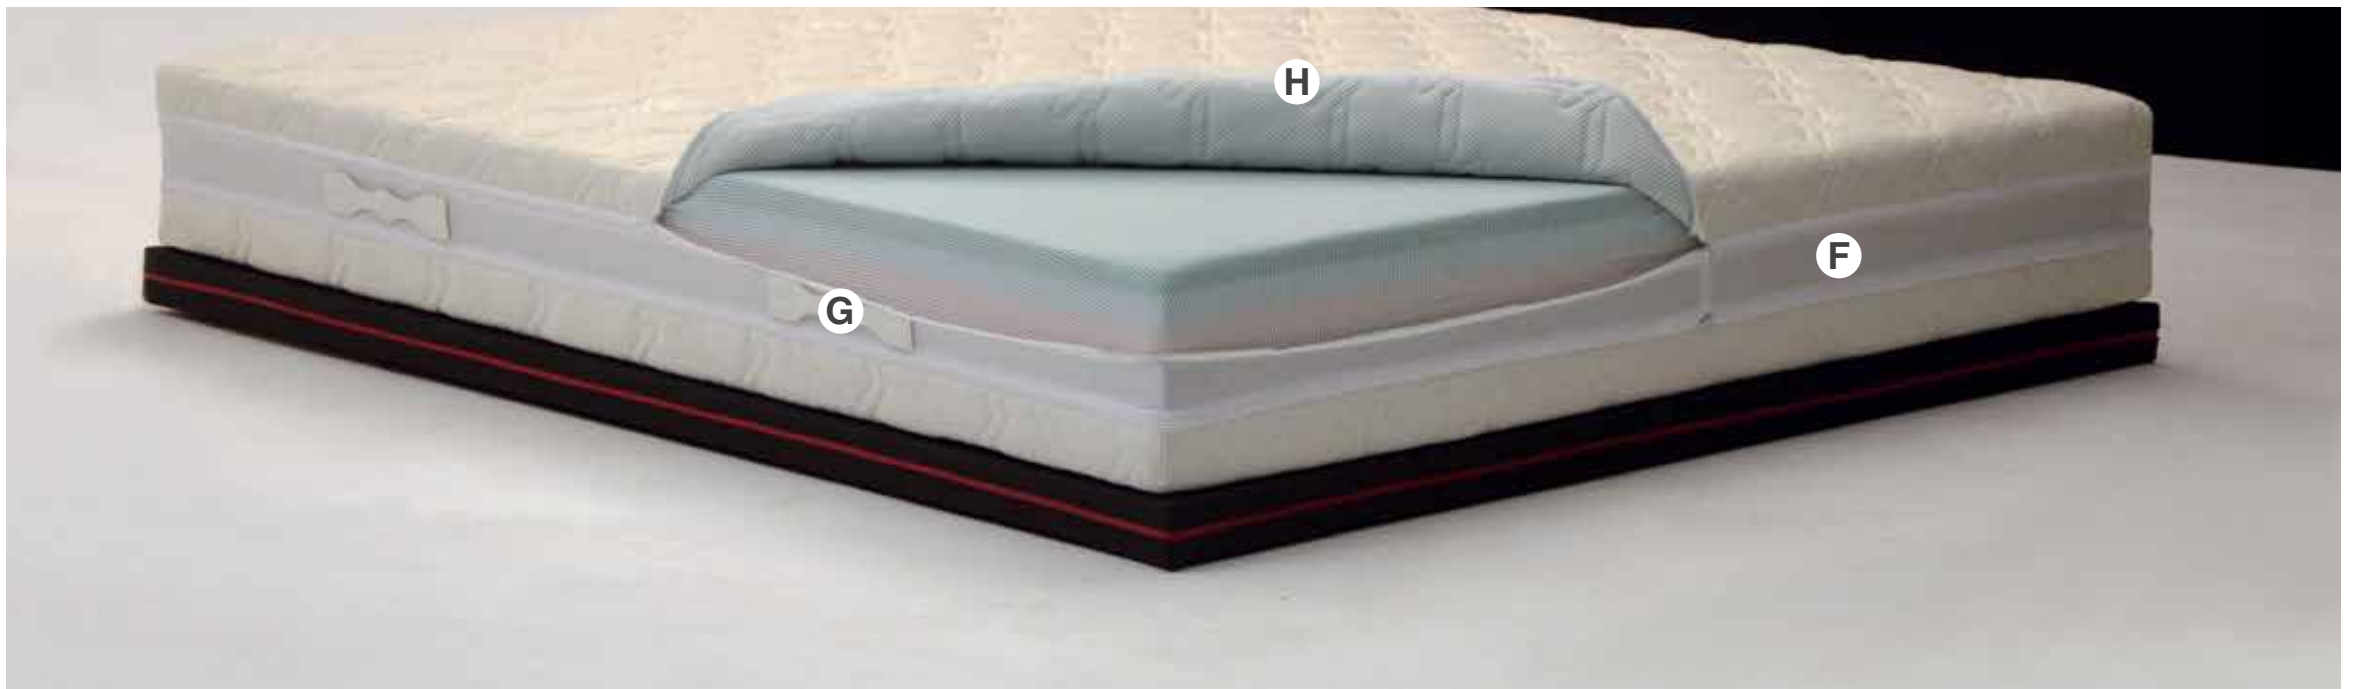

- A) Memory-Breath / Memory-Breath - D. 50 / H. 2 cm
- B) Memory TRG / Memory TRG - D. 50 / H. 5 cm
- C) Water-Foam / Water-Foam - D. 30 / H. 6 cm
- D) Breath-Foam / Breath-Foam - D. 50 / H. 2 cm
- E) High-Foam / High-Foam - D. 30 / H. 6 cm
- F) 3D Traspirante / 3D breathable
- G) N.4 Maniglie in pelle / Leather Handles
- H) Guscio sfoderabile / Removable cover

Altezza materasso finito: 23/24 cm
Mattress height: 23/24 cm

Portanza consigliata materasso singolo

Soffice max 50 kg
Standard max 80 kg
Rigido max 120 kg

Carrying capacity single mattress

Soft max 50 kg
Standard max 80 kg
Stiff max 120 kg

MADE IN ITALY