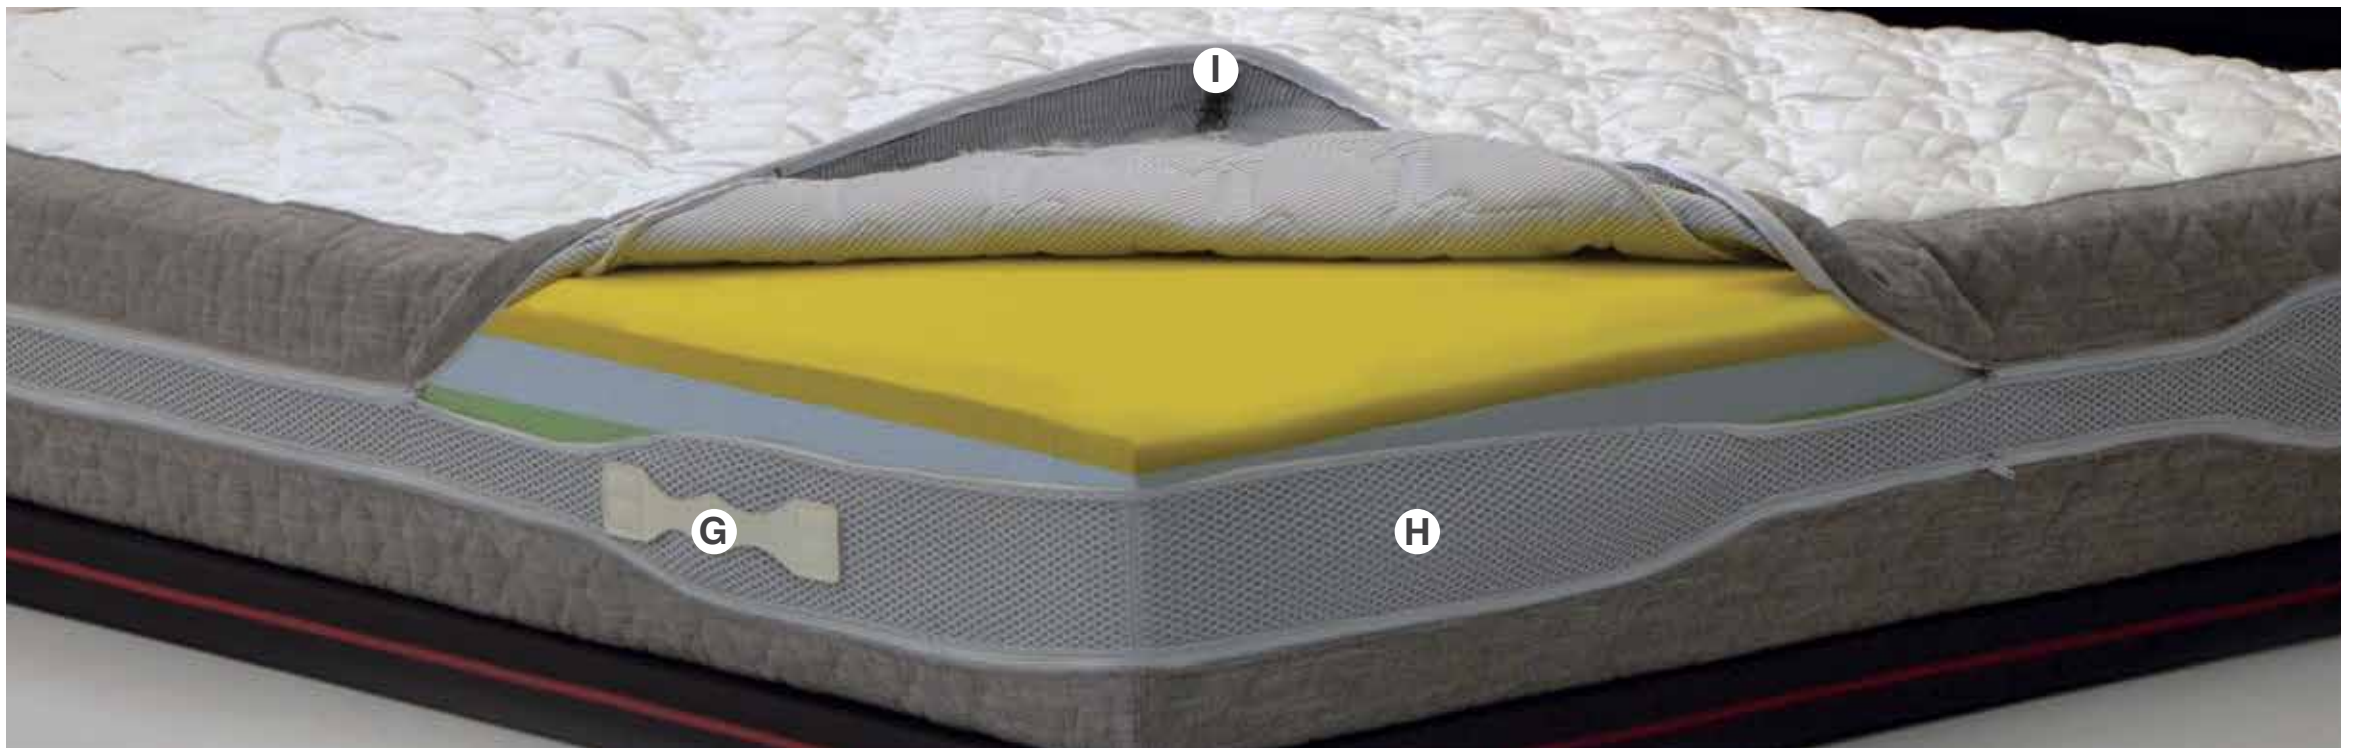

L'innovativo tessuto usato come fodera esterna, con una particolare chiusura di design moderno, è altamente traspirante, igienica e anallergica.

The Venere+ Model distinguishes itself for its ability to please and acceptance, it is suitable for those seeking an ergonomic bed base, but that at the same time supports the body, having the ability to memorize the shape of the body supporting it without exerting abnormal compressions and favoring blood circulation. Furthermore, it is also suitable for people of strong constitution.

A further layer of a highly breathable material called BREATH-FOAM will deliver a considerable feeling of well-being.

Venere Model +, is built using a full synergy of materials for a good rest.

The innovative fabric used as an outer cover with a special closing of modern design, is highly breathable, hygienic and non-allergenic.