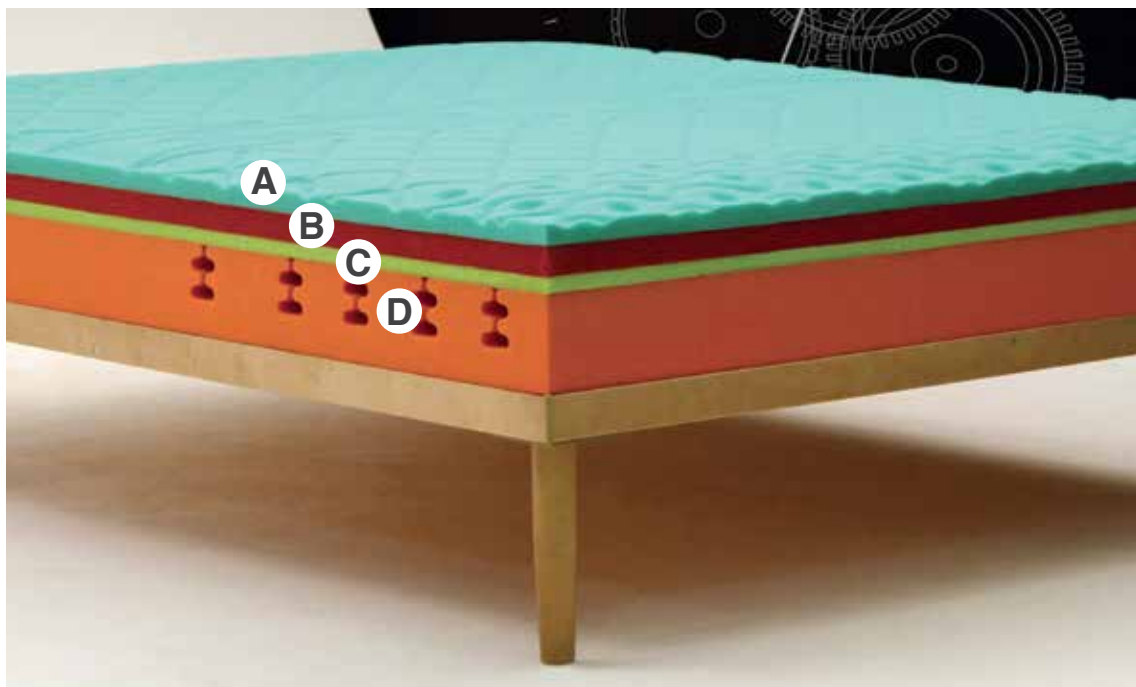

- A) Memory-Breath / Memory-Breath - D. 50 / H. 4 cm
- B) Breath Foam / Breath Foam - D. 50 / H. 6 cm
- C) Water-Foam / Water-Foam - D. 33 - D. 35 - D. 40 / H. 6 cm
- D) Water Foam / Wather Foam - D. 35 / H. 12 cm
- E) Cerniera / Zipper
- F) Guscio sfoderabile / Removable cover
- G) N. 4 Maniglie in pelle / Leather Handles
- H) Fascia in pelle / Leather ribbon

Altezza materasso finito: 30 cm
Mattress height: 30 cm

Portanza consigliata materasso singolo

Soffice max 50 kg
Standard max 80 kg
Rigido max 120 kg

Carrying capacity single mattress

Soft max 50 kg
Standard max 80 kg
Stiff max 120 kg

MADE IN ITALY