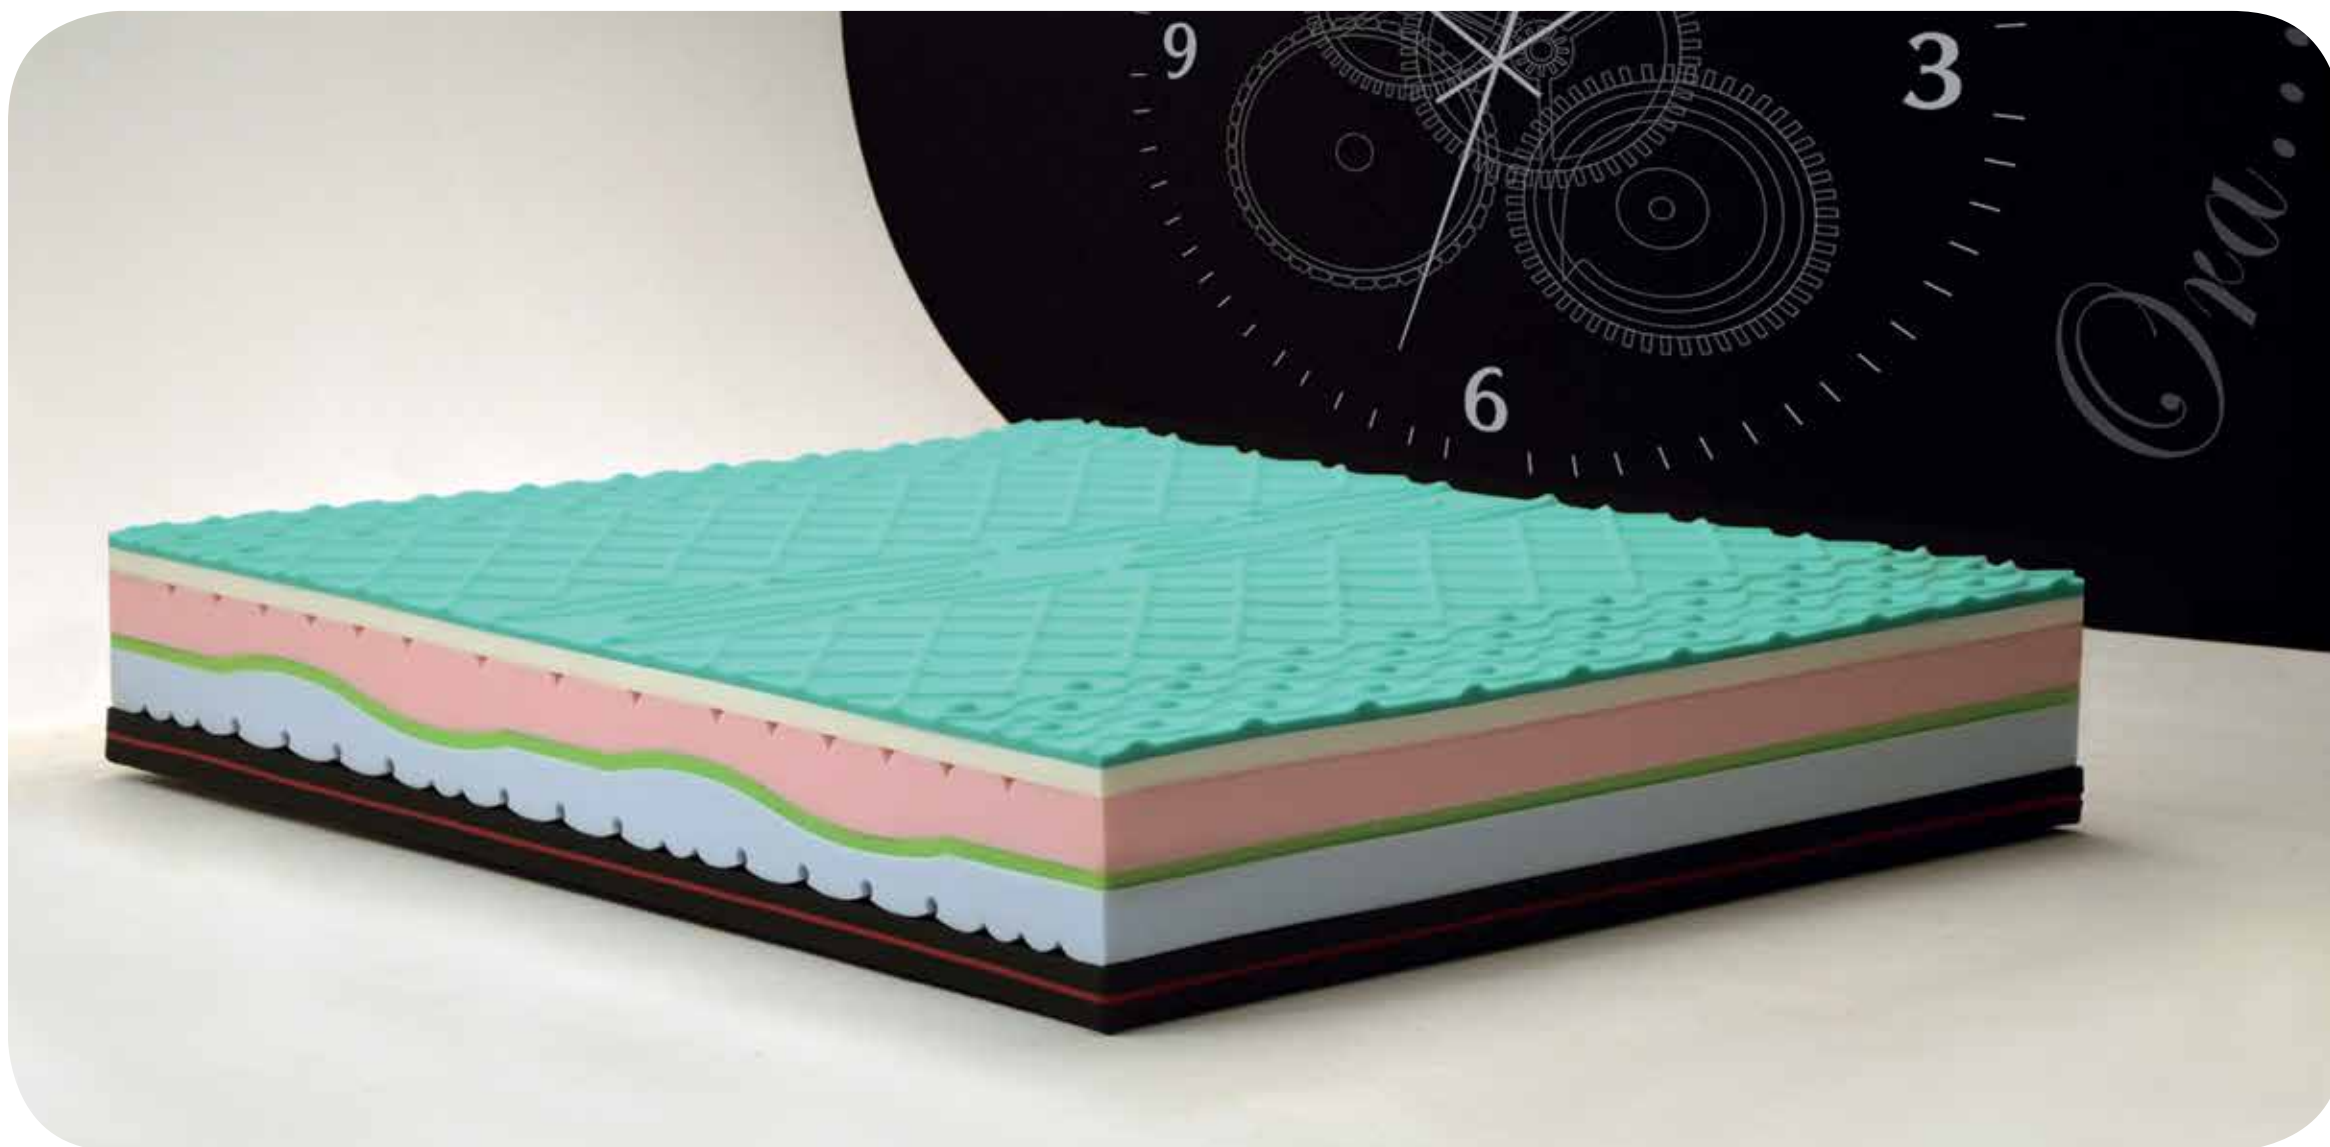

materasso ondato

Larghezza / Width

cm: 80 / 85 / 90 / 95 / 100 / 105 / 110 / 120 / 130
135 / 140 / 145 / 150 / 155 / 160 / 165 / 170 / 175 / 180

Altezza / Height

cm: 23 / 24