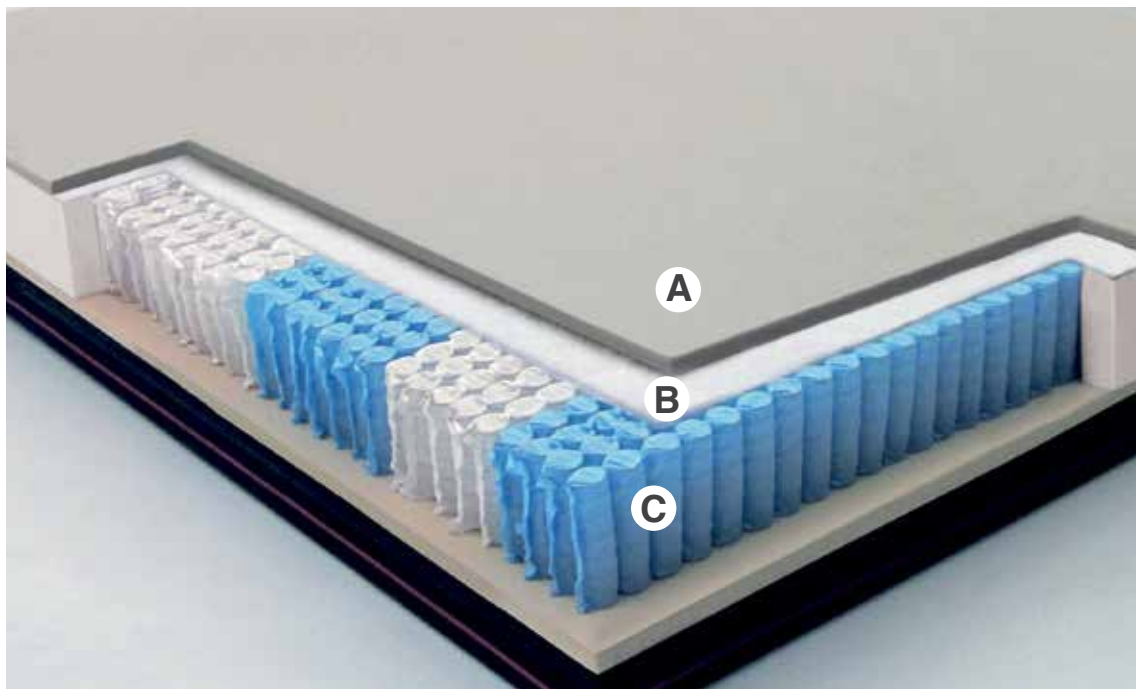

- A) Water-Foam / Water-Foam - D. 30 / H. 2,2
- B) gr. 800 Feltro / Felt
- C) N. 800 Molle insacchettate 7 zone differenziate / Pocket springs 7 differentiated areas
- D) Water-Foam perimetrale / Perimeter Water-Foam - D. 30 / H.14
- E) N.4 Maniglie in pelle / Leather Handles

Altezza materasso finito: 22/23 cm
Mattress height: 22/23 cm

Portanza consigliata materasso singolo

Soffice max 50 kg
Standard max 80 kg
Rigido max 120 kg

Carrying capacity single mattress

Soft max 50 kg
Standard max 80 kg
Stiff max 120 kg

MADE IN ITALY