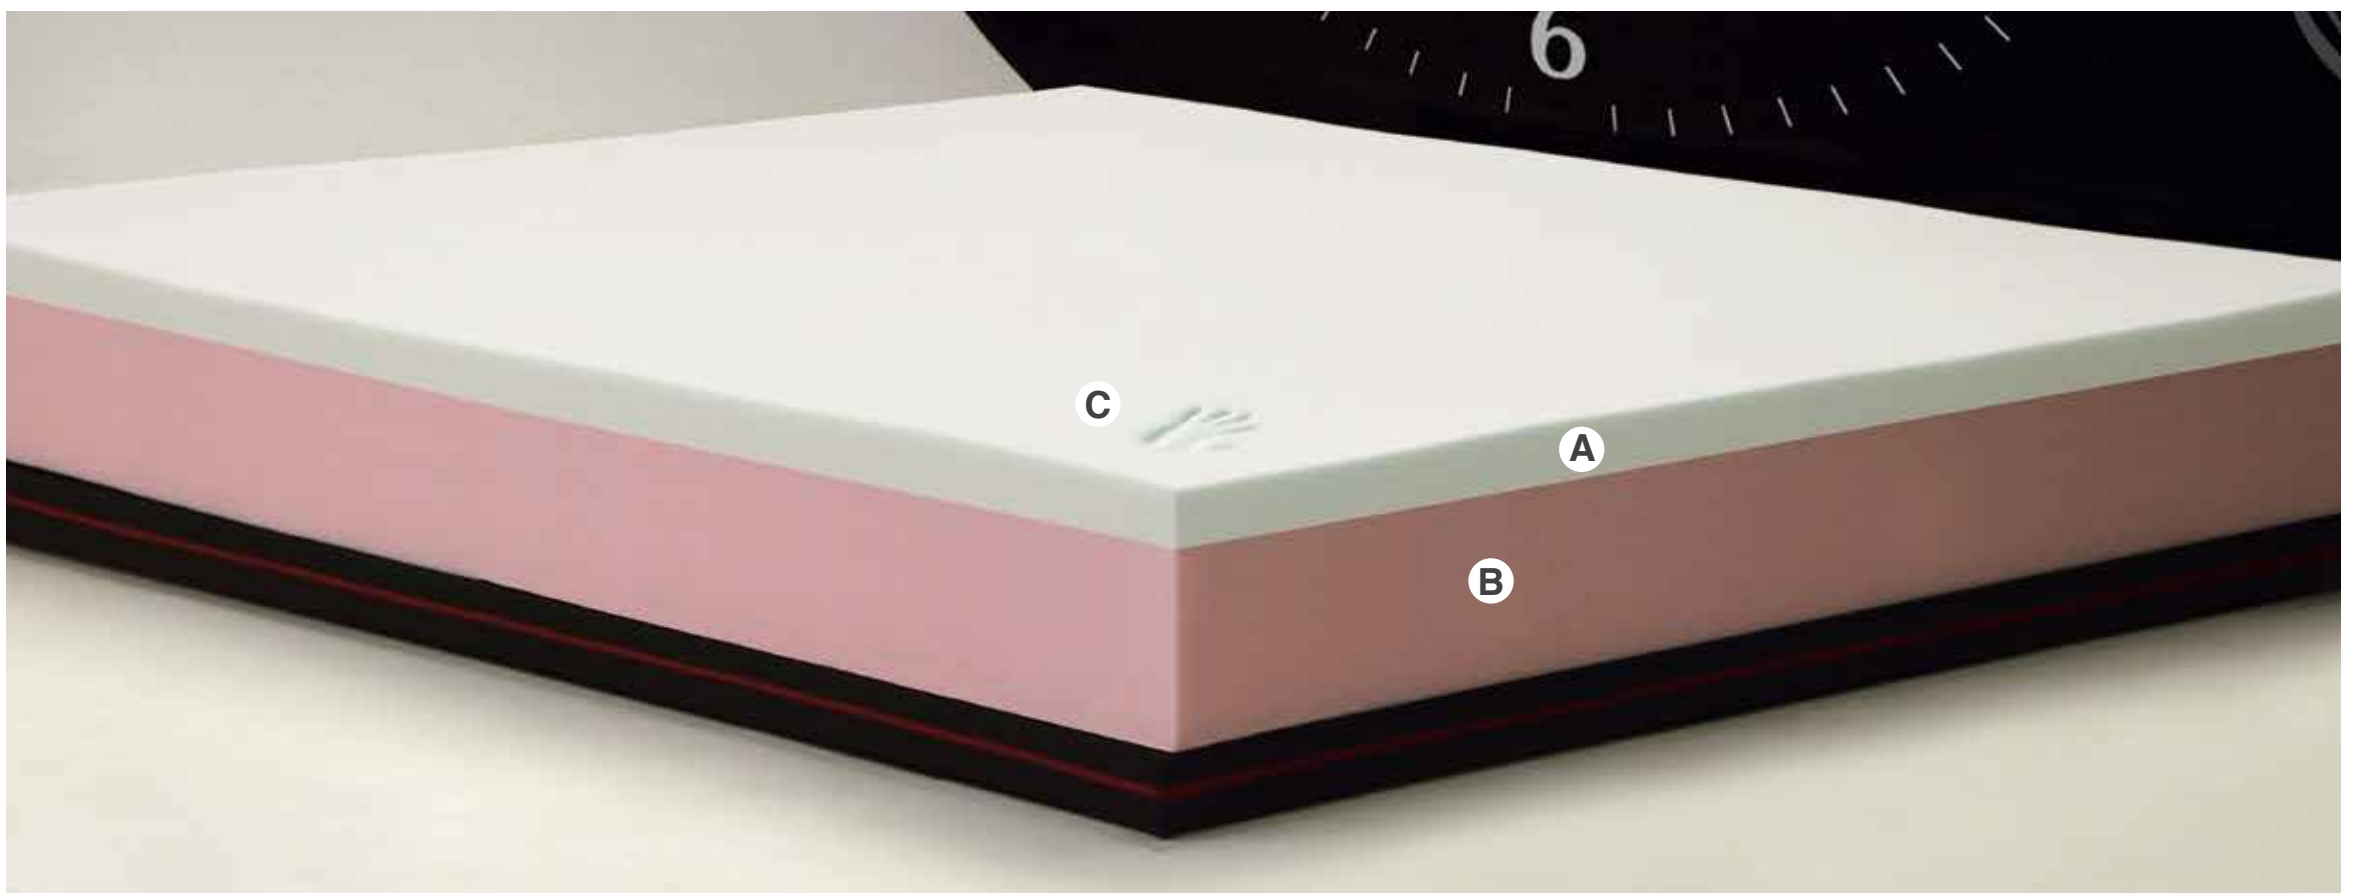

- A) Memory Gaia / Memory Gaia - D. 53 / H. 5 cm
- B) Water-Foam / Water-Foam - D. 30 / H. 13 cm
- C) Memory / Memory
- D) 3D / 3D
- E) N.4 Maniglie in pelle / Leather Handles
- F) Guscio sfoderabile / Removable cover "Silver / Aloe"

Altezza materasso finito: 20 cm
Mattress height: 20 cm

Portanza consigliata materasso singolo

Soffice max 50 kg
Standard max 80 kg
Rigido max 120 kg

Carrying capacity single mattress

Soft max 50 kg
Standard max 80 kg
Stiff max 120 kg

MADE IN ITALY