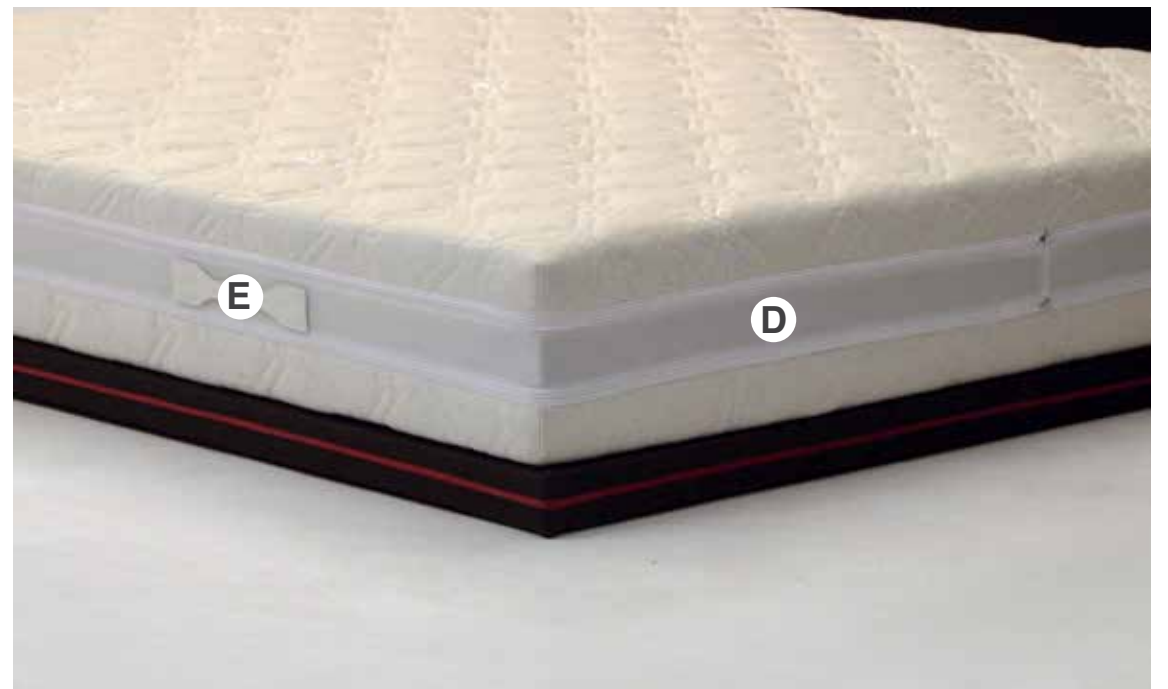

- A) Memory-Breath / Memory-Breath - D. 50 / H. 4 cm
- B) Memory TRG / Memory TRG - D. 50 / H. 34 cm
- C) Water-Foam / Water-Foam - D. 33 - D. 35 - D. 40 / H. 2,5 cm
- D) 3D / 3D
- E) N.4 Maniglie in pelle / Leather Handles
- F) Guscio sfoderabile / Removable cover

Altezza materasso finito: 23 cm
Mattress height: 23 cm

Portanza consigliata materasso singolo

Soffice max 50 kg
Standard max 80 kg
Rigido max 120 kg

Carrying capacity single mattress

Soft max 50 kg
Standard max 80 kg
Stiff max 120 kg

MADE IN ITALY