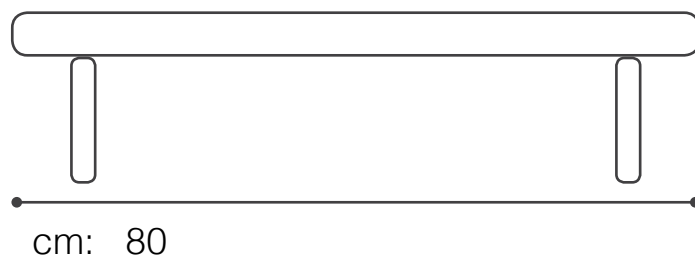

Larghezza / Width