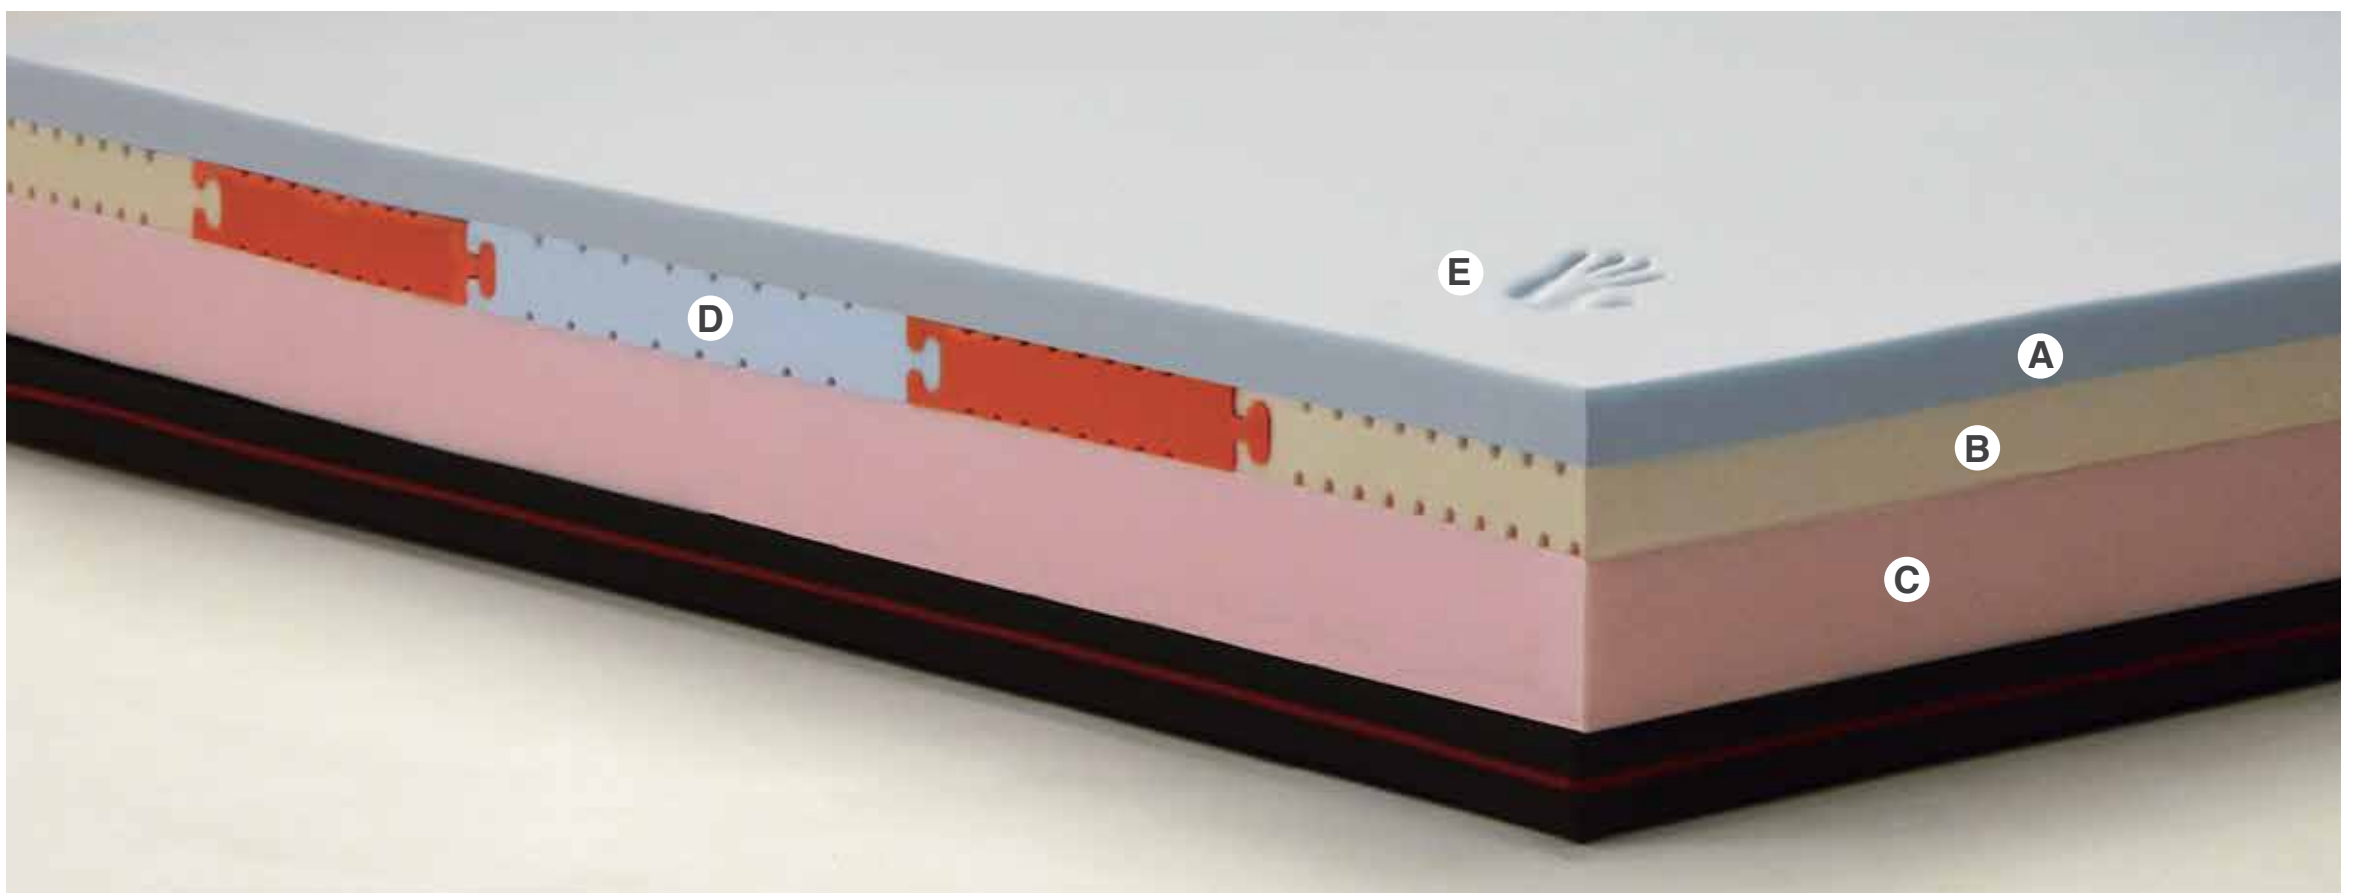

- A) Memory TRG / Memory TRG - D. 50 / H. 5 cm
- B) Water-Foam / Water-Foam - D. 33 - D. 35 - D. 40 / H. 6 cm
- C) Water-Foam / Water-Foam - D. 30 / H. 10 cm
- D) 5 Zone differenziate / 5 Differentiated zones
- E) Memory / Memory
- F) 3D / 3D
- G) N.4 Maniglie in pelle / Leather Handles
- H) Guscio sfoderabile / Removable cover

Altezza materasso finito: 23 cm
Mattress height: 23 cm

Portanza consigliata materasso singolo

Soffice max 50 kg
Standard max 80 kg
Rigido max 120 kg

Carrying capacity single mattress

Soft max 50 kg
Standard max 80 kg
Stiff max 120 kg

MADE IN ITALY