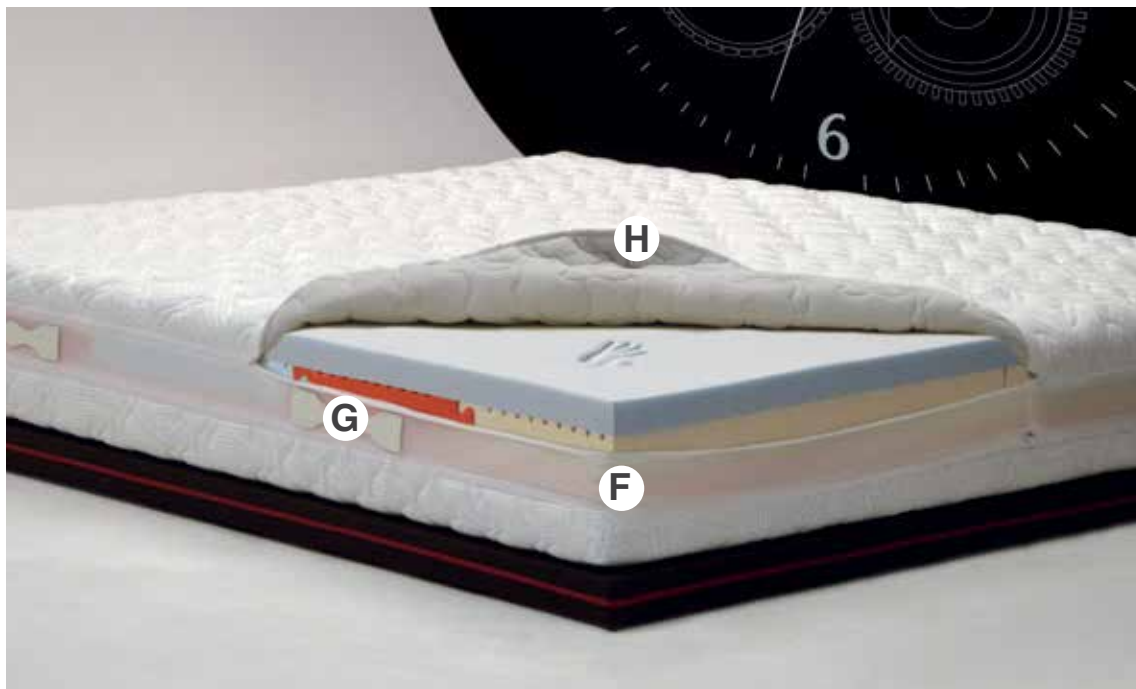

- A) Memory TRG / Memory TRG - D. 50 / H. 5 cm
- B) Water-Foam / Water-Foam - D. 33 - D. 35 - D. 40 / H. 6 cm
- C) Water-Foam / Water-Foam - D. 30 / H. 10 cm
- D) 5 Zone differenziate / 5 Differentiated zones
- E) Memory / Memory
- F) 3D / 3D
- G) N.4 Maniglie in pelle / Leather Handles
- H) Guscio sfoderabile / Removable cover

Altezza materasso finito: 23 cm
Mattress height: 23 cm

Portanza consigliata materasso singolo

Soffice max 50 kg
Standard max 80 kg
Rigido max 120 kg

Carrying capacity single mattress

Soft max 50 kg
Standard max 80 kg
Stiff max 120 kg

MADE IN ITALY