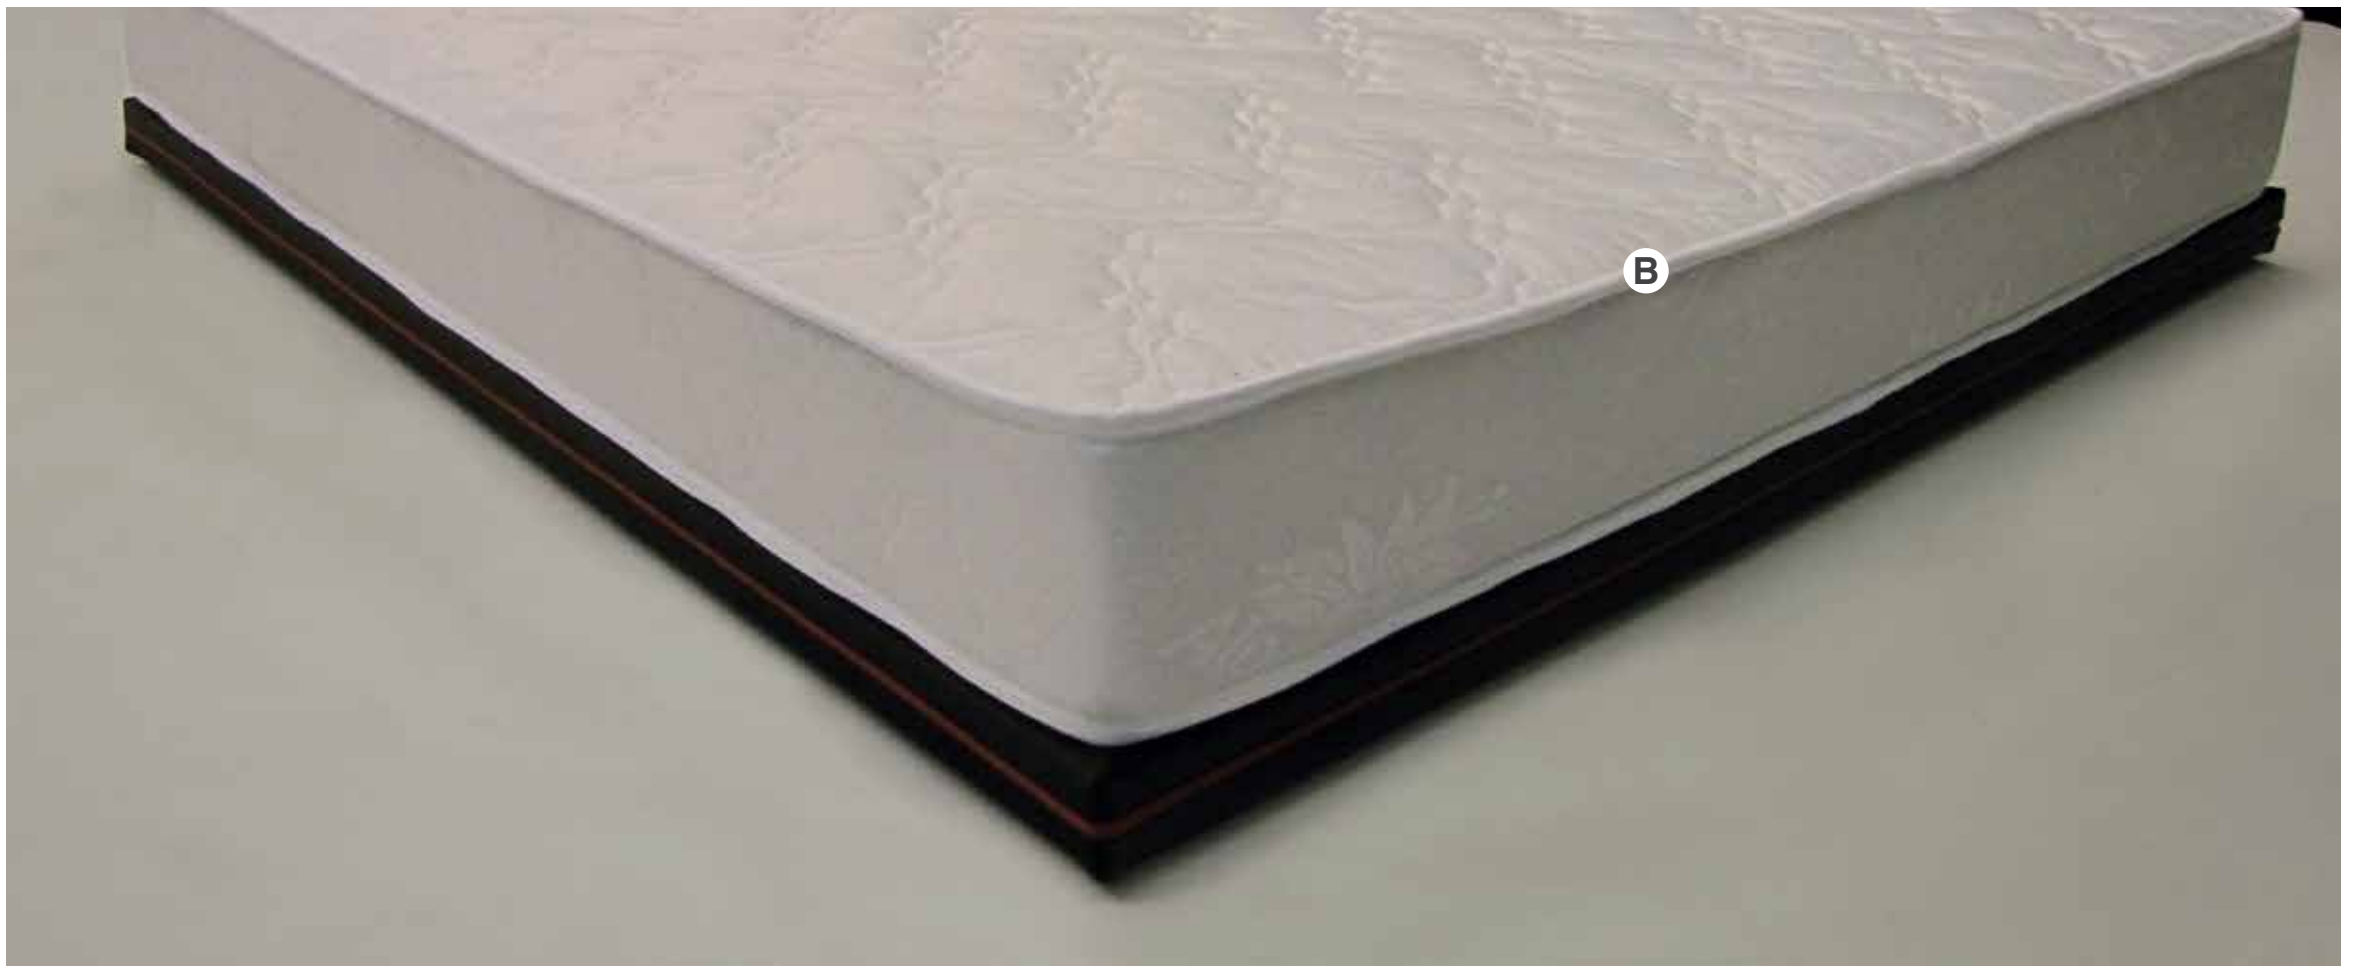

- A) Water Foam / Water Foam - D. 30 / H. 18 cm
- B) Bordatura perimetrale / Perimeter edge

Altezza materasso finito: 18 cm
Mattress height: 18 cm

Portanza consigliata materasso singolo
Carrying capacity single mattress

Soffice max 50 kg / Soft max 50 kg
Standard max 80 kg / Standard max 80 kg
Rigido max 120 kg / Stiff max 120 kg

MADE IN ITALY