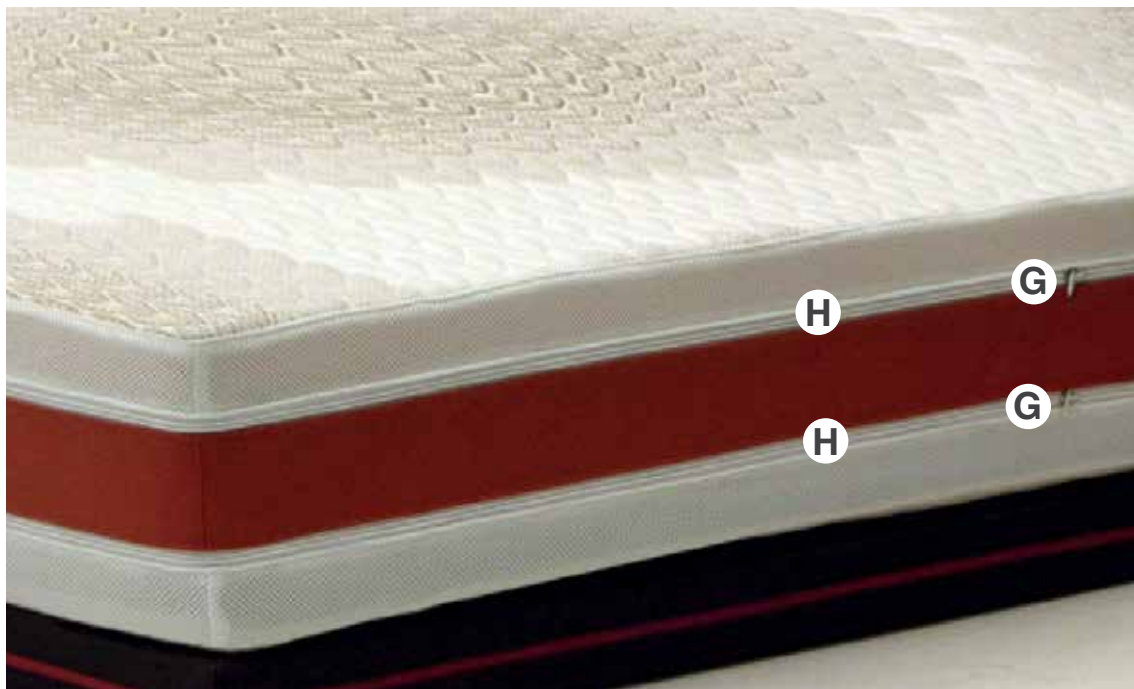

- A) Memory-Breath / Memory-Breath - D. 50 / H. 4 cm
- B) Memory TRG / Memory TRG - D. 50 / H. 3 cm
- C) High-Foam / High-Foam - D. 33 / H. 4 cm
- D) N. 1000 Micro molle / Micro-Springs
- E) Water-Foam / Water-Foam - D. 40 / H. 4 cm
- F) Breath-Foam / Breath-Foam - D. 50 / H. 6 cm
- G) Cerniera / Zipper
- H) Guscio sfoderabile / Removable cover
- I) Fascia in pelle / Leather ribbon
- L) N. 4 Maniglie in pelle / Leather Handles

Altezza materasso finito: 26 cm
Mattress height: 26 cm

Portanza consigliata materasso singolo

Soffice max 50 kg
Standard max 80 kg
Rigido max 120 kg

Carrying capacity single mattress

Soft max 50 kg
Standard max 80 kg
Stiff max 120 kg

MADE IN ITALY