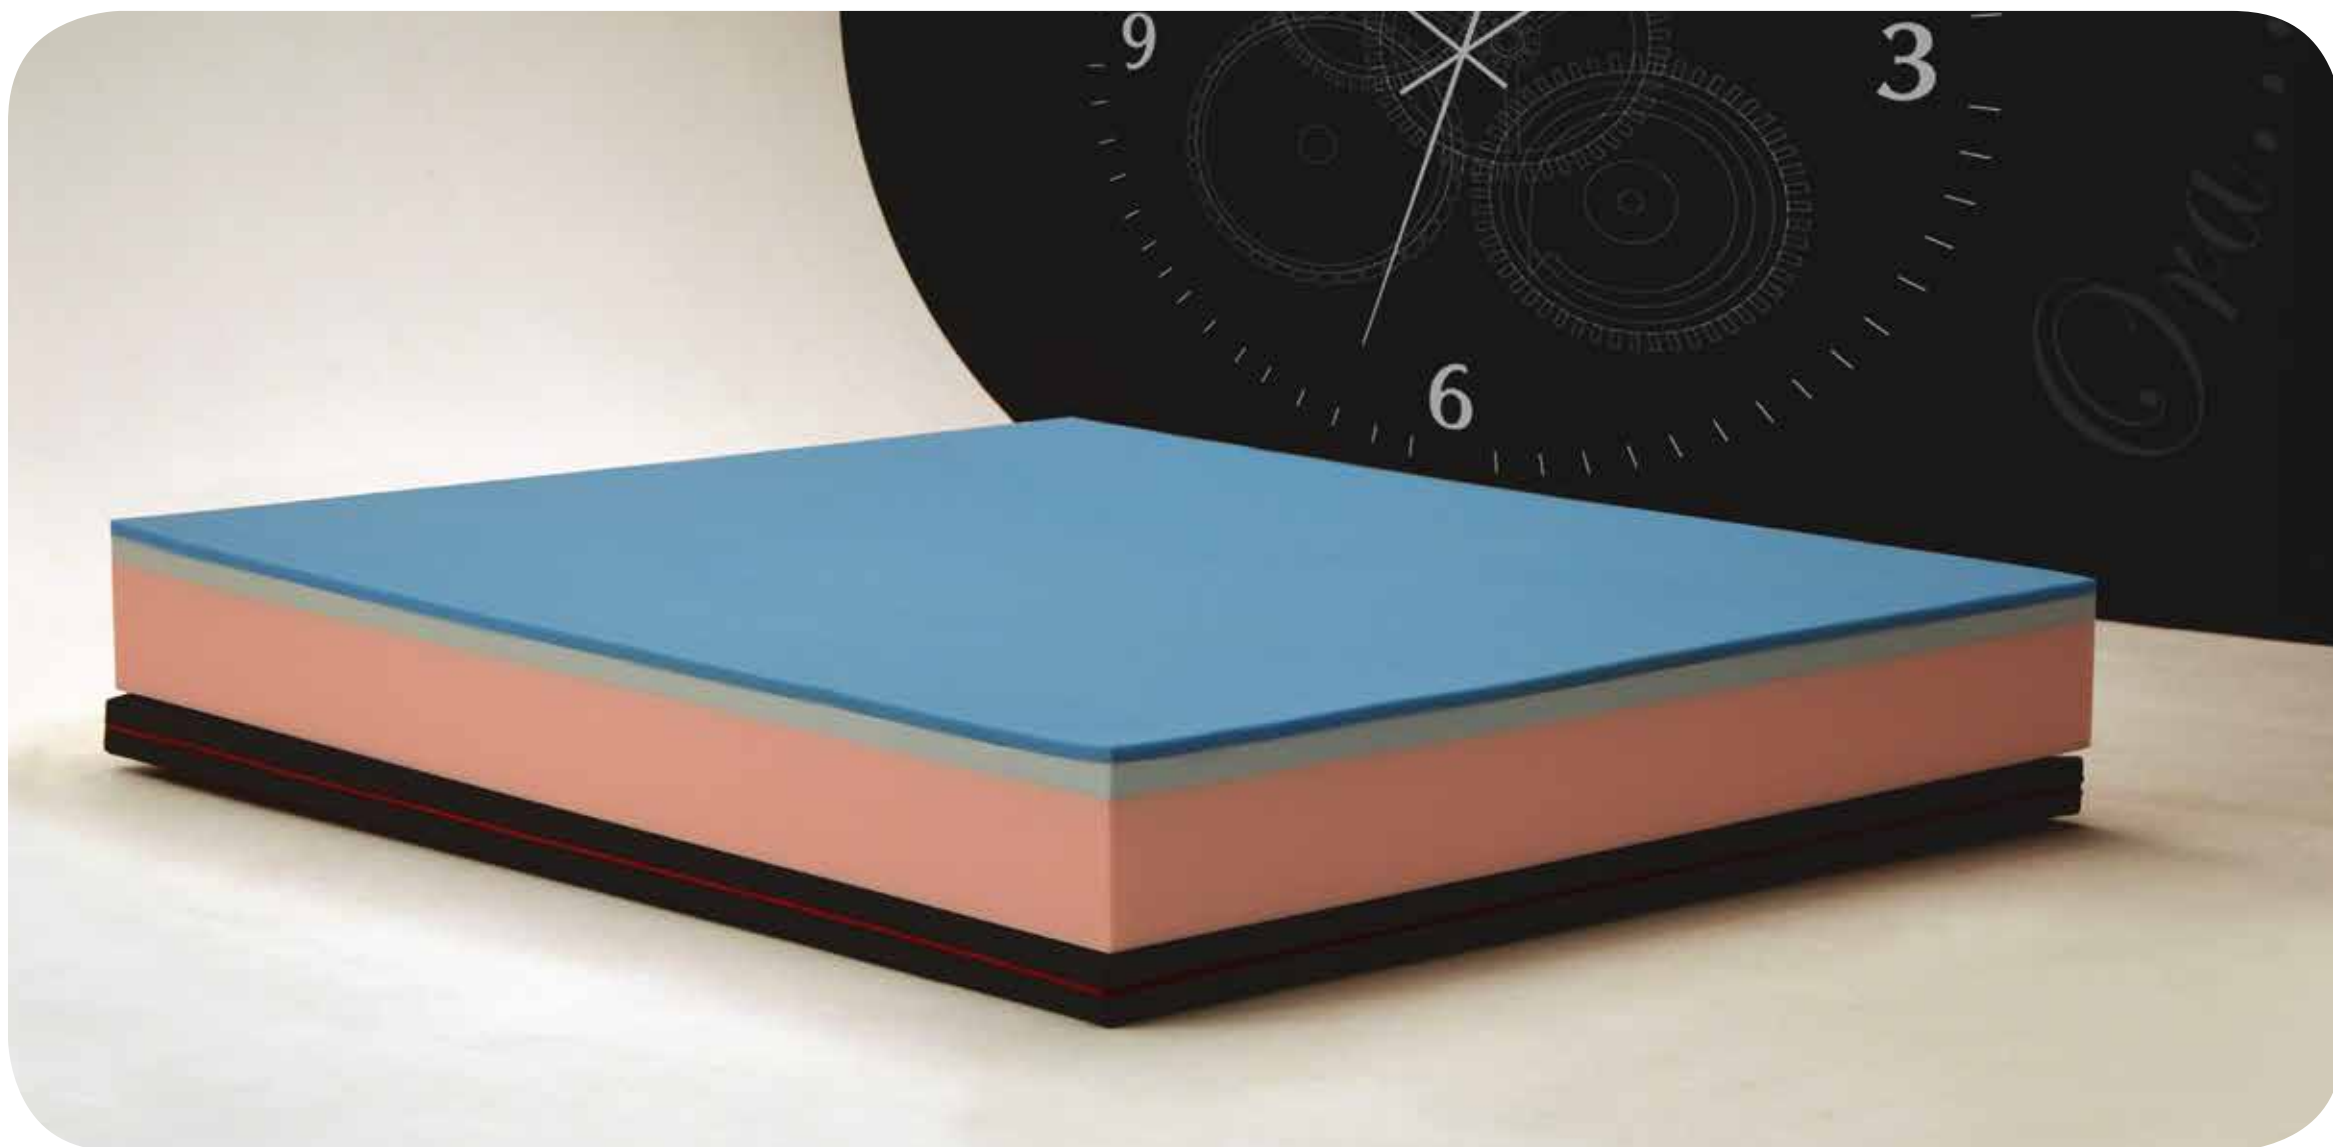

materasso memory

Larghezza / Width

cm: 80 / 85 / 90 / 95 / 100 / 105 / 110 / 120 / 130
135 / 140 / 145 / 150 / 155 / 160 / 165 / 170 / 175 / 180

Altezza / Height

cm: 23 / 24