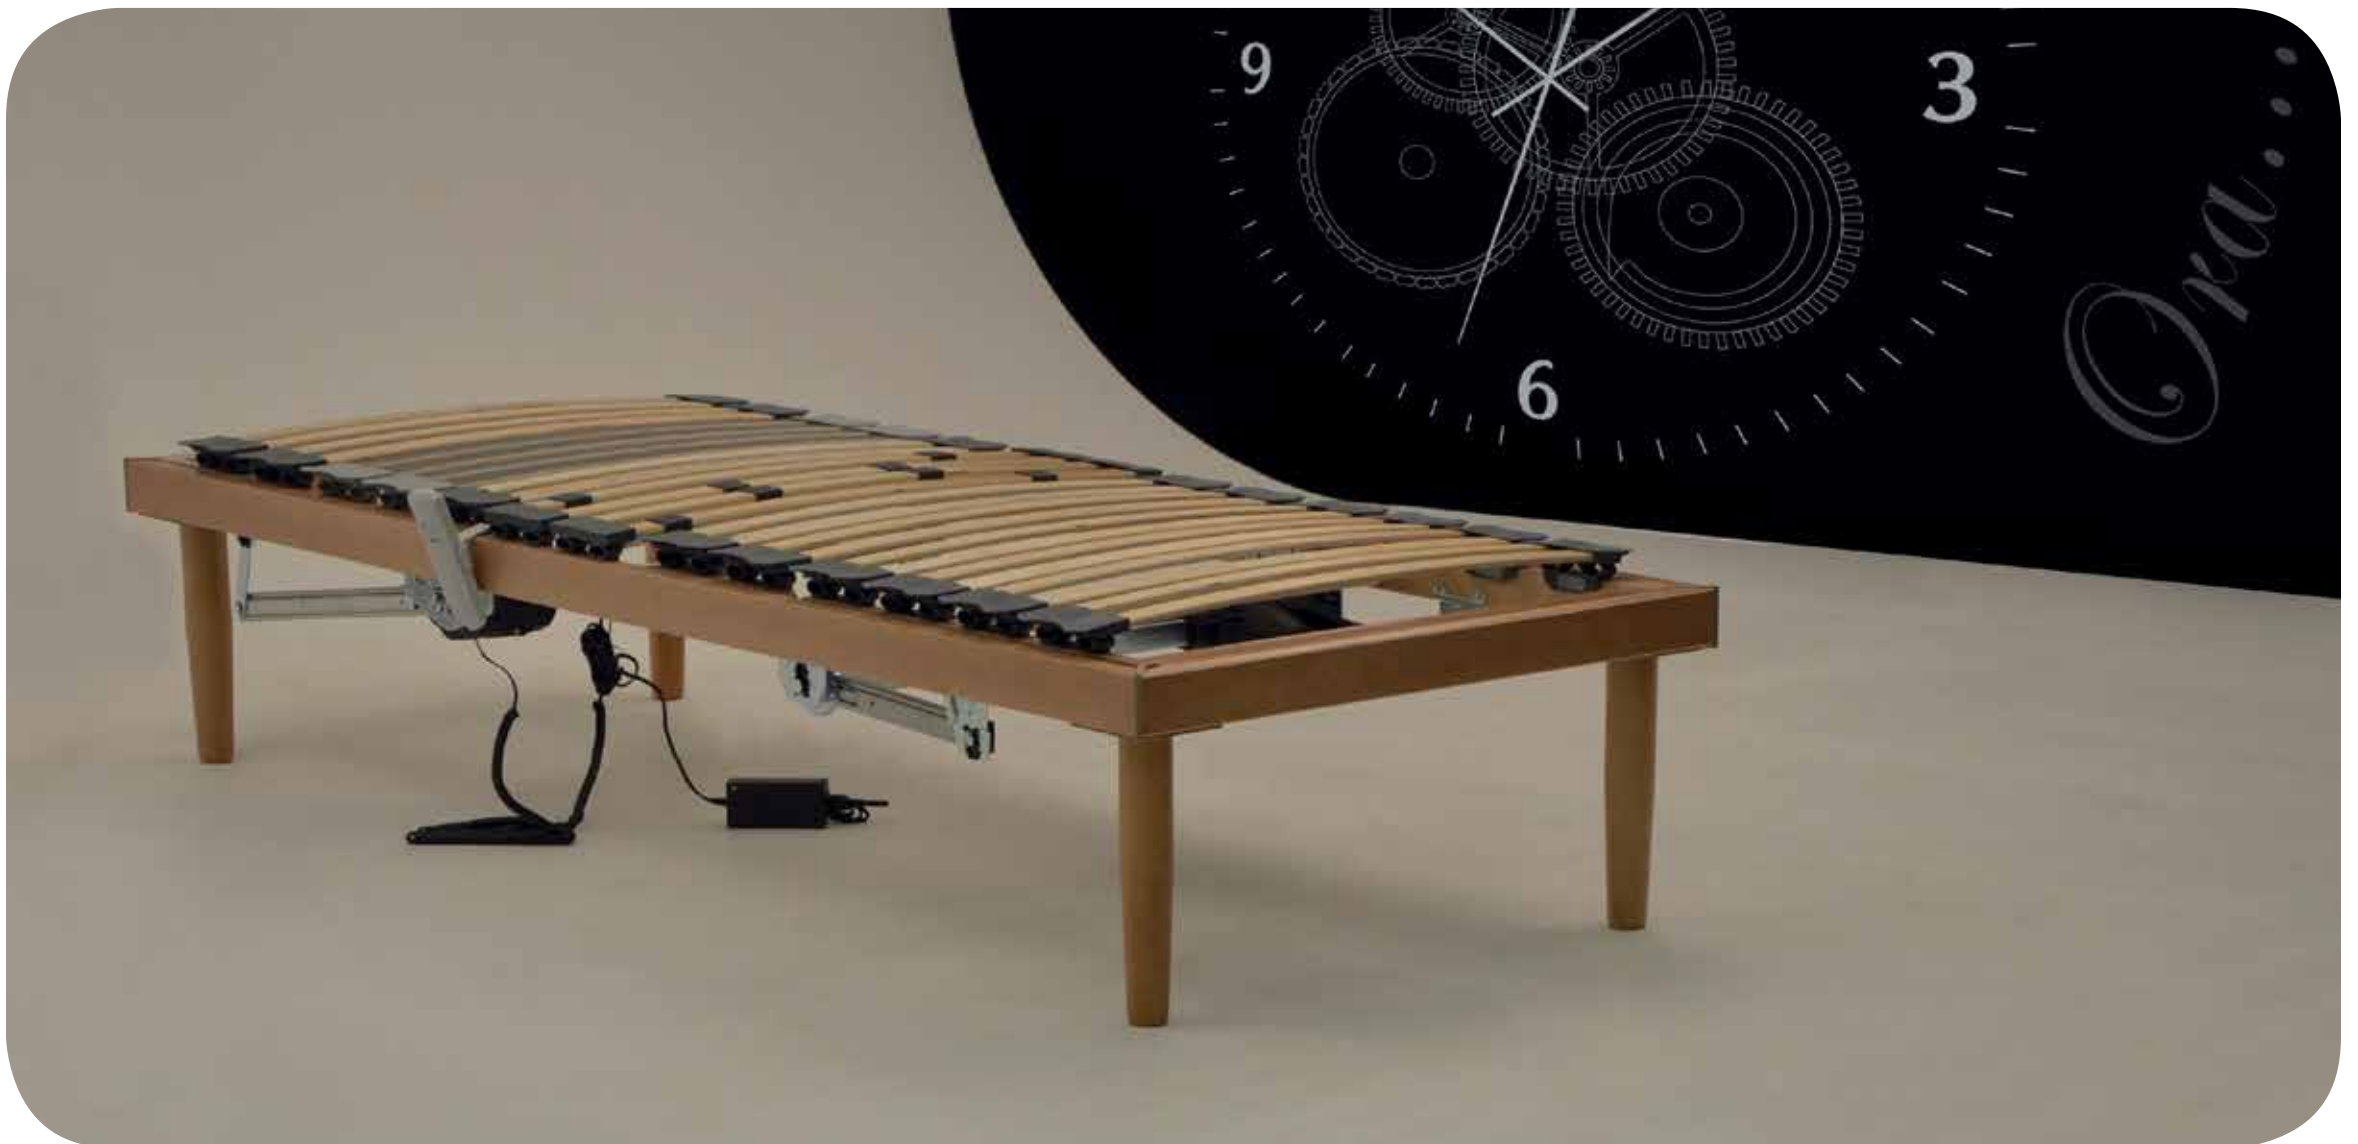

rete letto alzabile comando elettrico struttura in legno