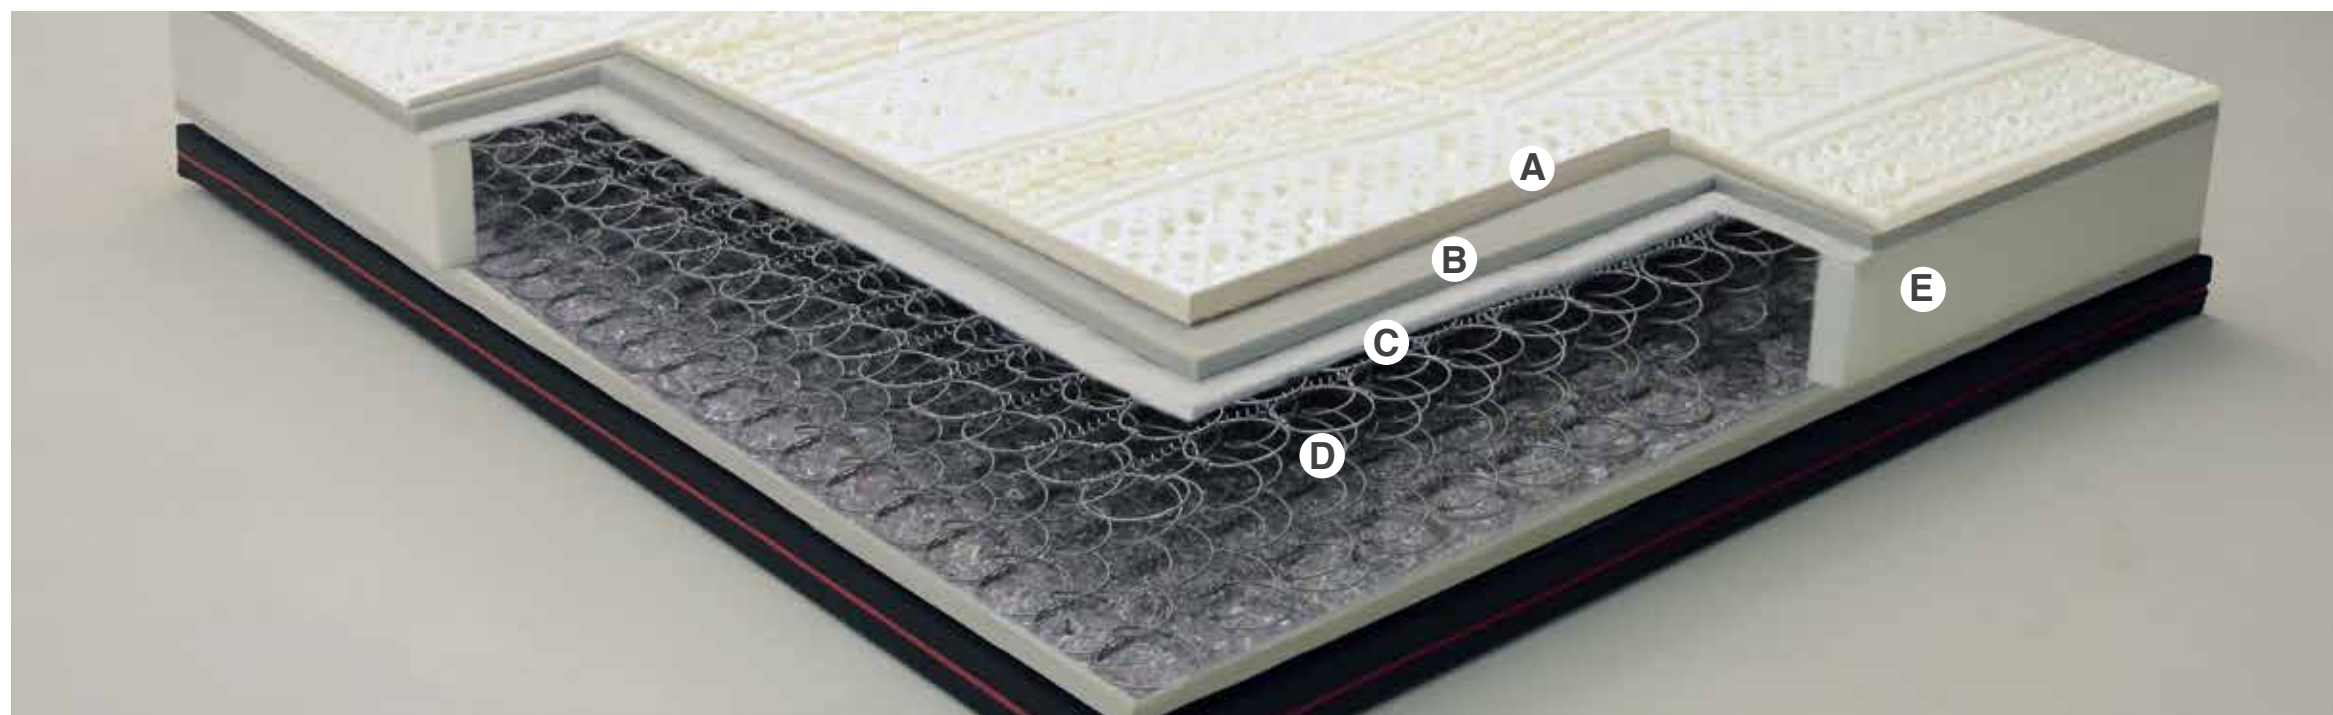

materasso molle

- A) Lattice 100% / 100% Latex
- B) High-Foam / High-Foam - D. 33 / A. 4 cm
- C) Feltro / Felt
- D) Molle HD super / Springs HD super
- E) Head-Foam perimetrale / Perimeter Head-Foam
- F) N.4 Maniglie in pelle / Leather Handles
- G) 3D traspirante / 3D breathable
- H) Bordatura perimetrale / Perimeter edge
- I) 3D traspirante / 3D breathable
- L) Fodera superiore / Top Cover

Altezza materasso finito: 25/26 cm
Mattress height: 25/26 cm

Portanza consigliata materasso singolo

Standard max 80 kg

Rigido max 120 kg

Carrying capacity single mattress

Standard max 80 kg

Stiff max 120 kg