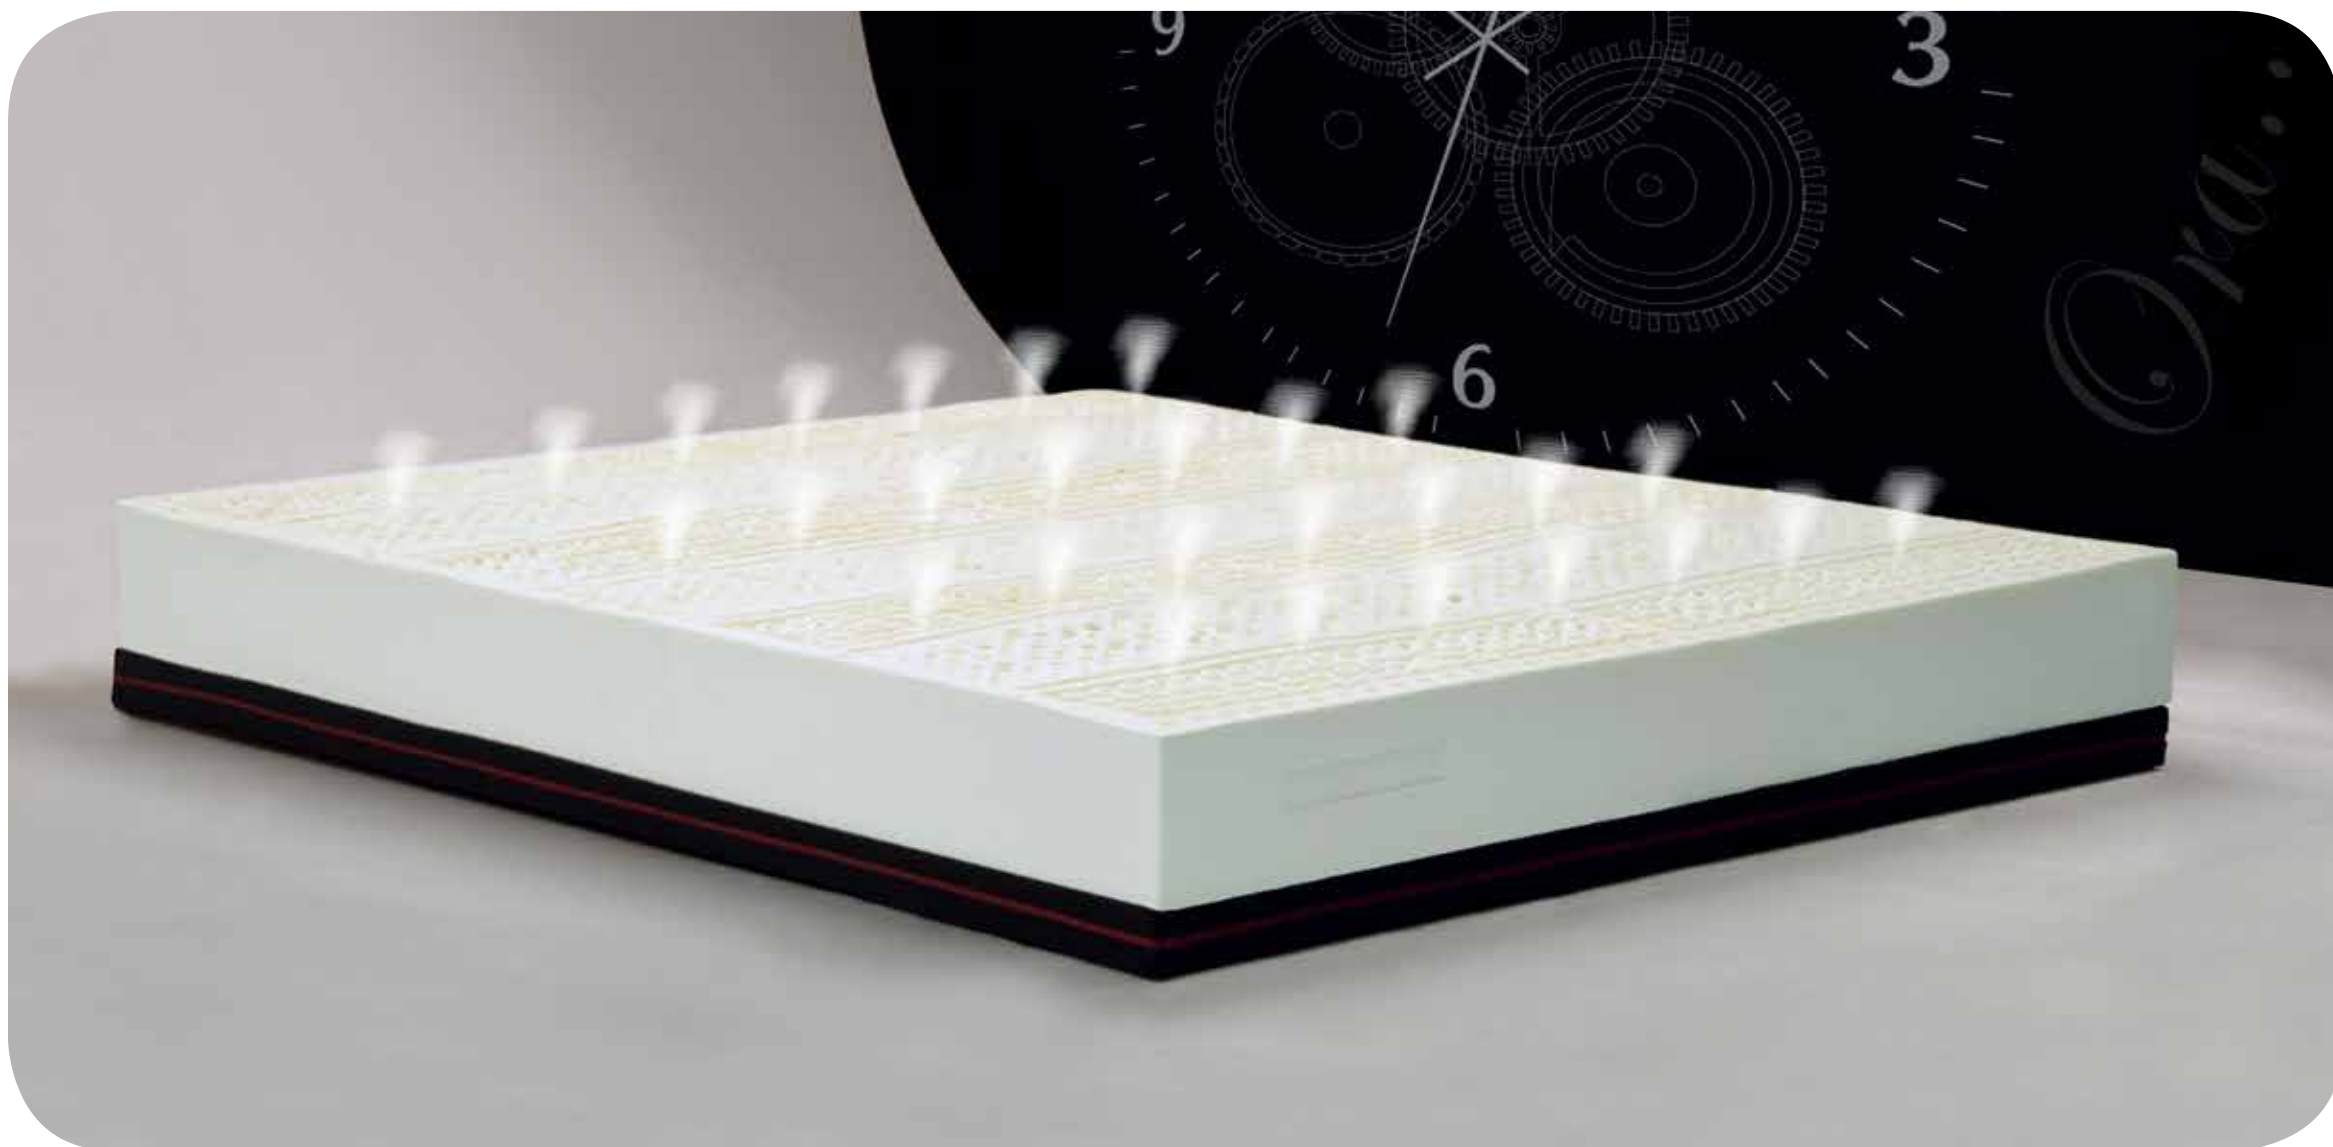

materasso latex

Larghezza / Width

cm: 80 / 85 / 90 / 95 / 100 / 105 / 110 / 120 / 130
135 / 140 / 145 / 150 / 155 / 160 / 165 / 170 / 175 / 180

Altezza / Height

cm: 20