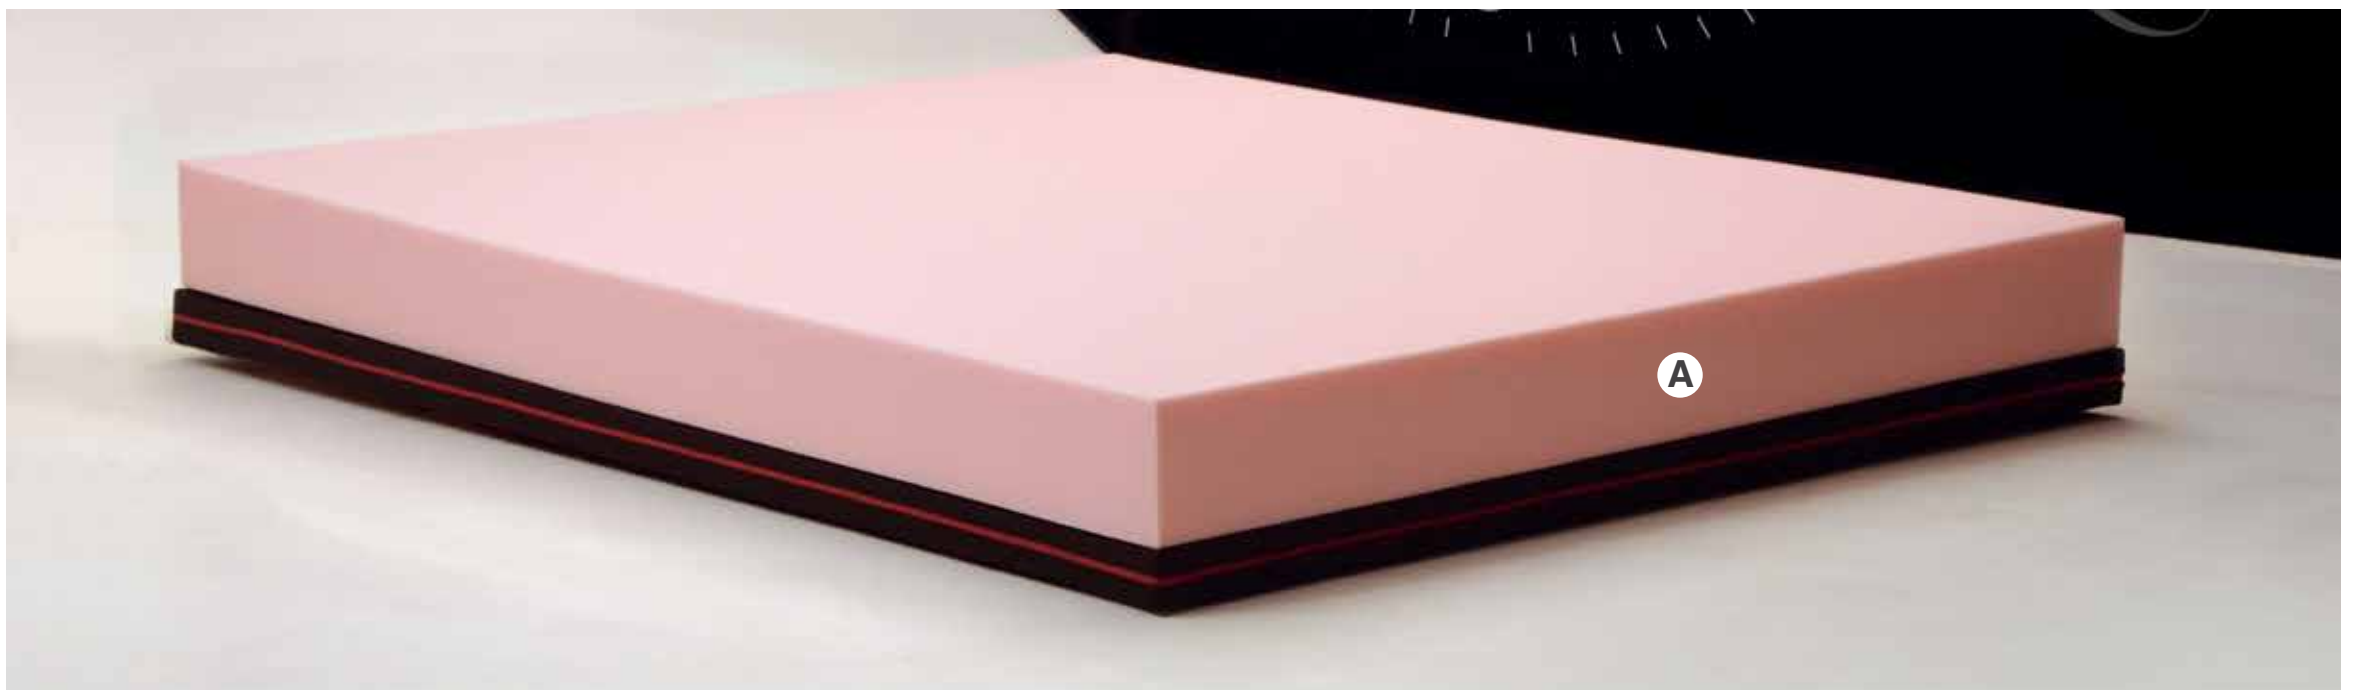

- A) Water Foam / Water Foam - D. 30 / H. 18 cm
- B) Bordatura perimetrale / Perimeter edge

Altezza materasso finito: 18 cm
Mattress height: 18 cm

Portanza consigliata materasso singolo
Carrying capacity single mattress

Soffice max 50 kg / Soft max 50 kg
Standard max 80 kg / Standard max 80 kg
Rigido max 120 kg / Stiff max 120 kg

MADE IN ITALY