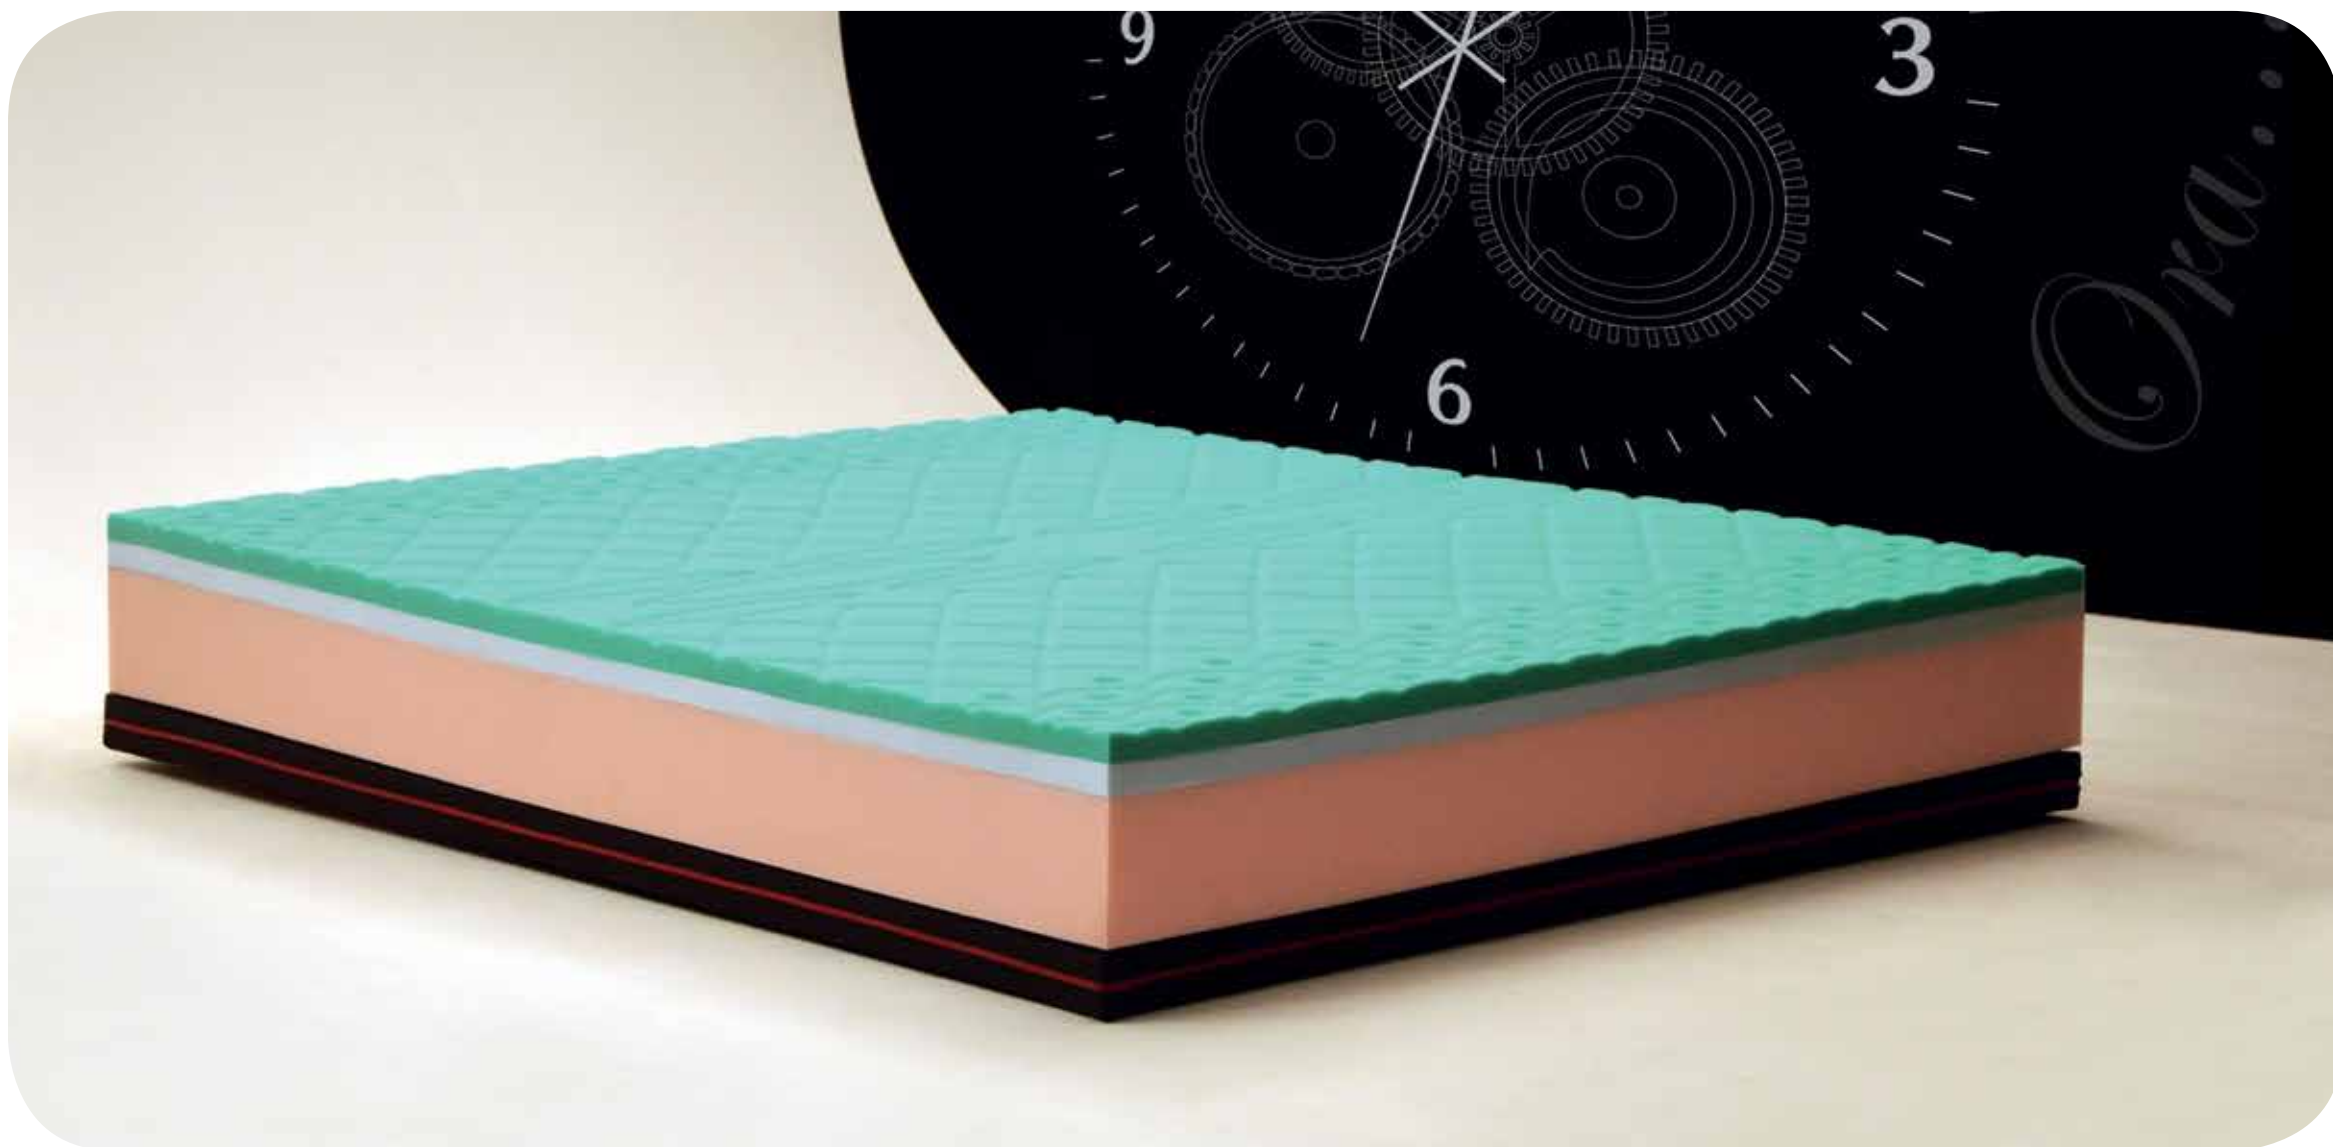

materasso memory

Larghezza / Width

cm: 80 / 85 / 90 / 95 / 100 / 105 / 110 / 120 / 130
135 / 140 / 145 / 150 / 155 / 160 / 165 / 170 / 175 / 180

Altezza / Height

cm: 23