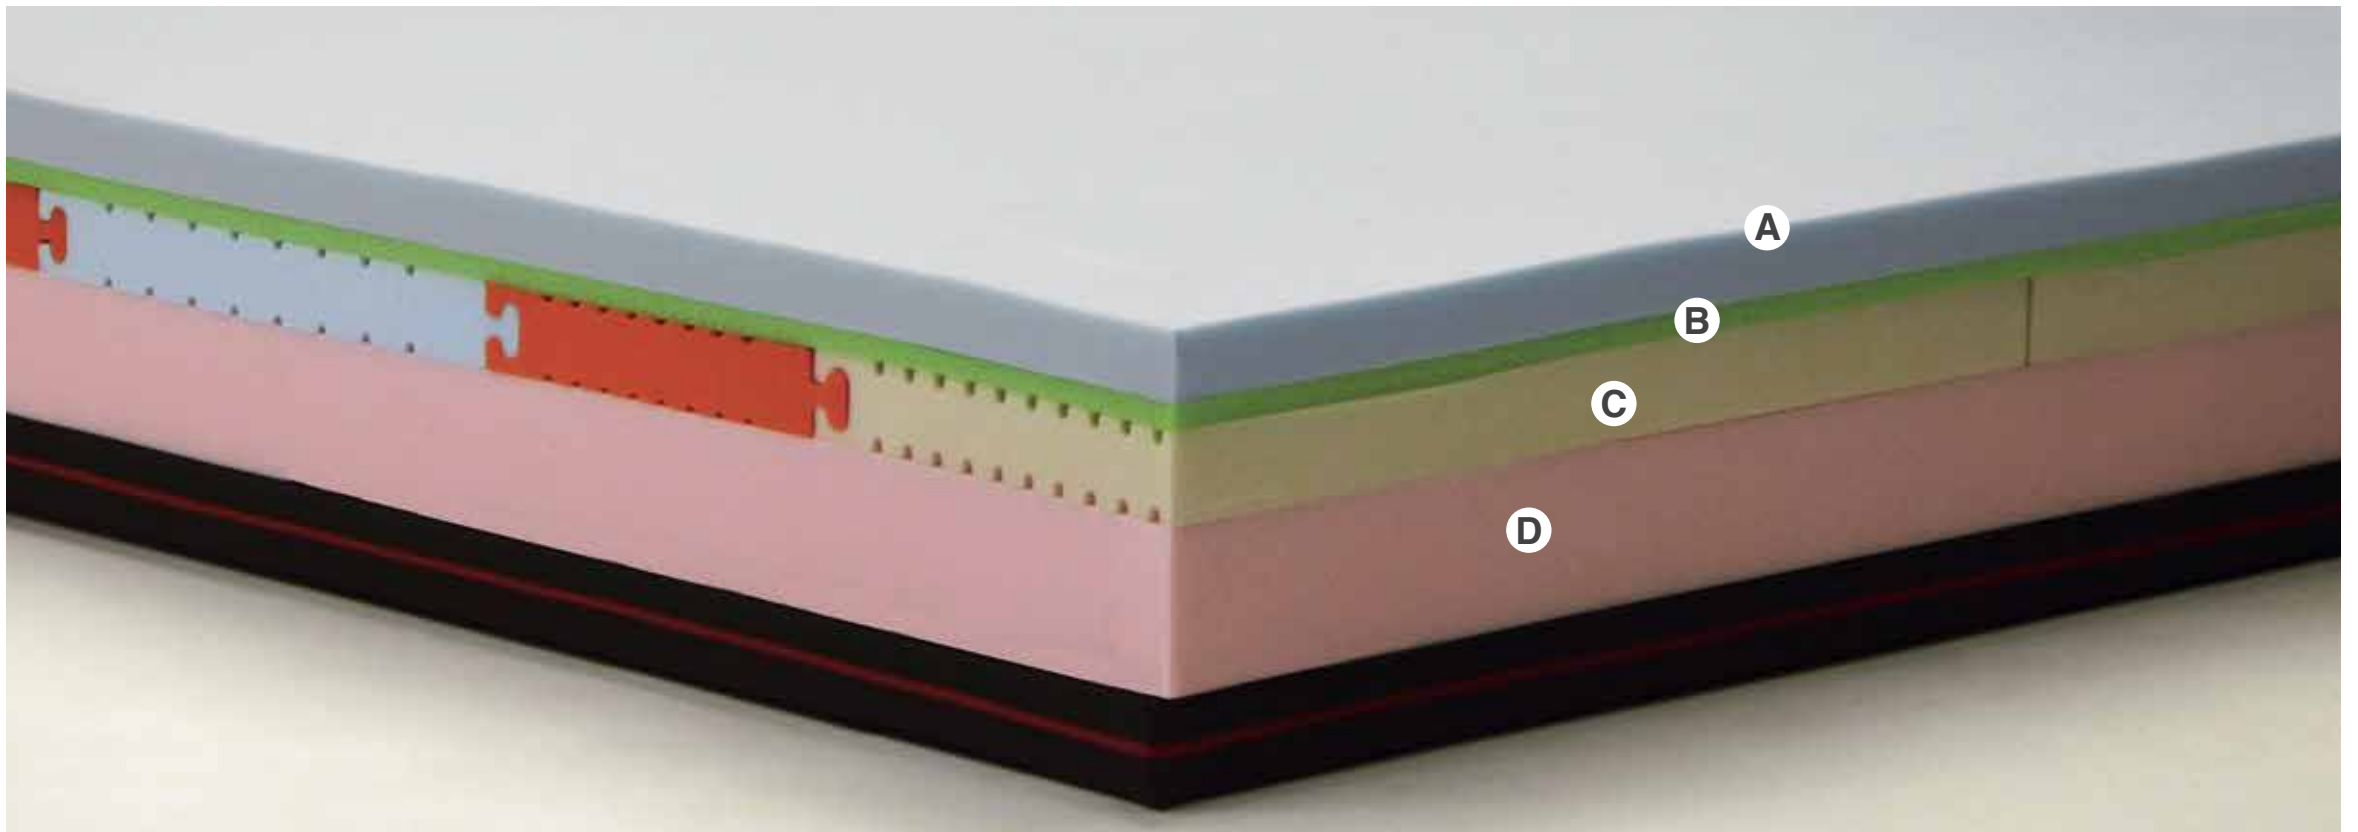

- A) Memory TRG / Memory TRG - D. 50 / H. 5 cm
- B) Breath-Foam / Breath-Foam - D. 50 / H. 2 cm
- C) Water-Foam / Water-Foam - D. 33 - D. 35 - D. 40 / H. 6 cm
- D) Water-Foam / Water-Foam - D. 30 / H. 10 cm
- E) H 5 Zone differenziate / 5 Differentiated zones

Altezza materasso finito: 25/26 cm
Mattress height: 25/26 cm

Portanza consigliata materasso singolo

Soffice max 50 kg
Standard max 80 kg
Rigido max 120 kg

Carrying capacity single mattress

Soft max 50 kg
Standard max 80 kg
Stiff max 120 kg

MADE IN ITALY