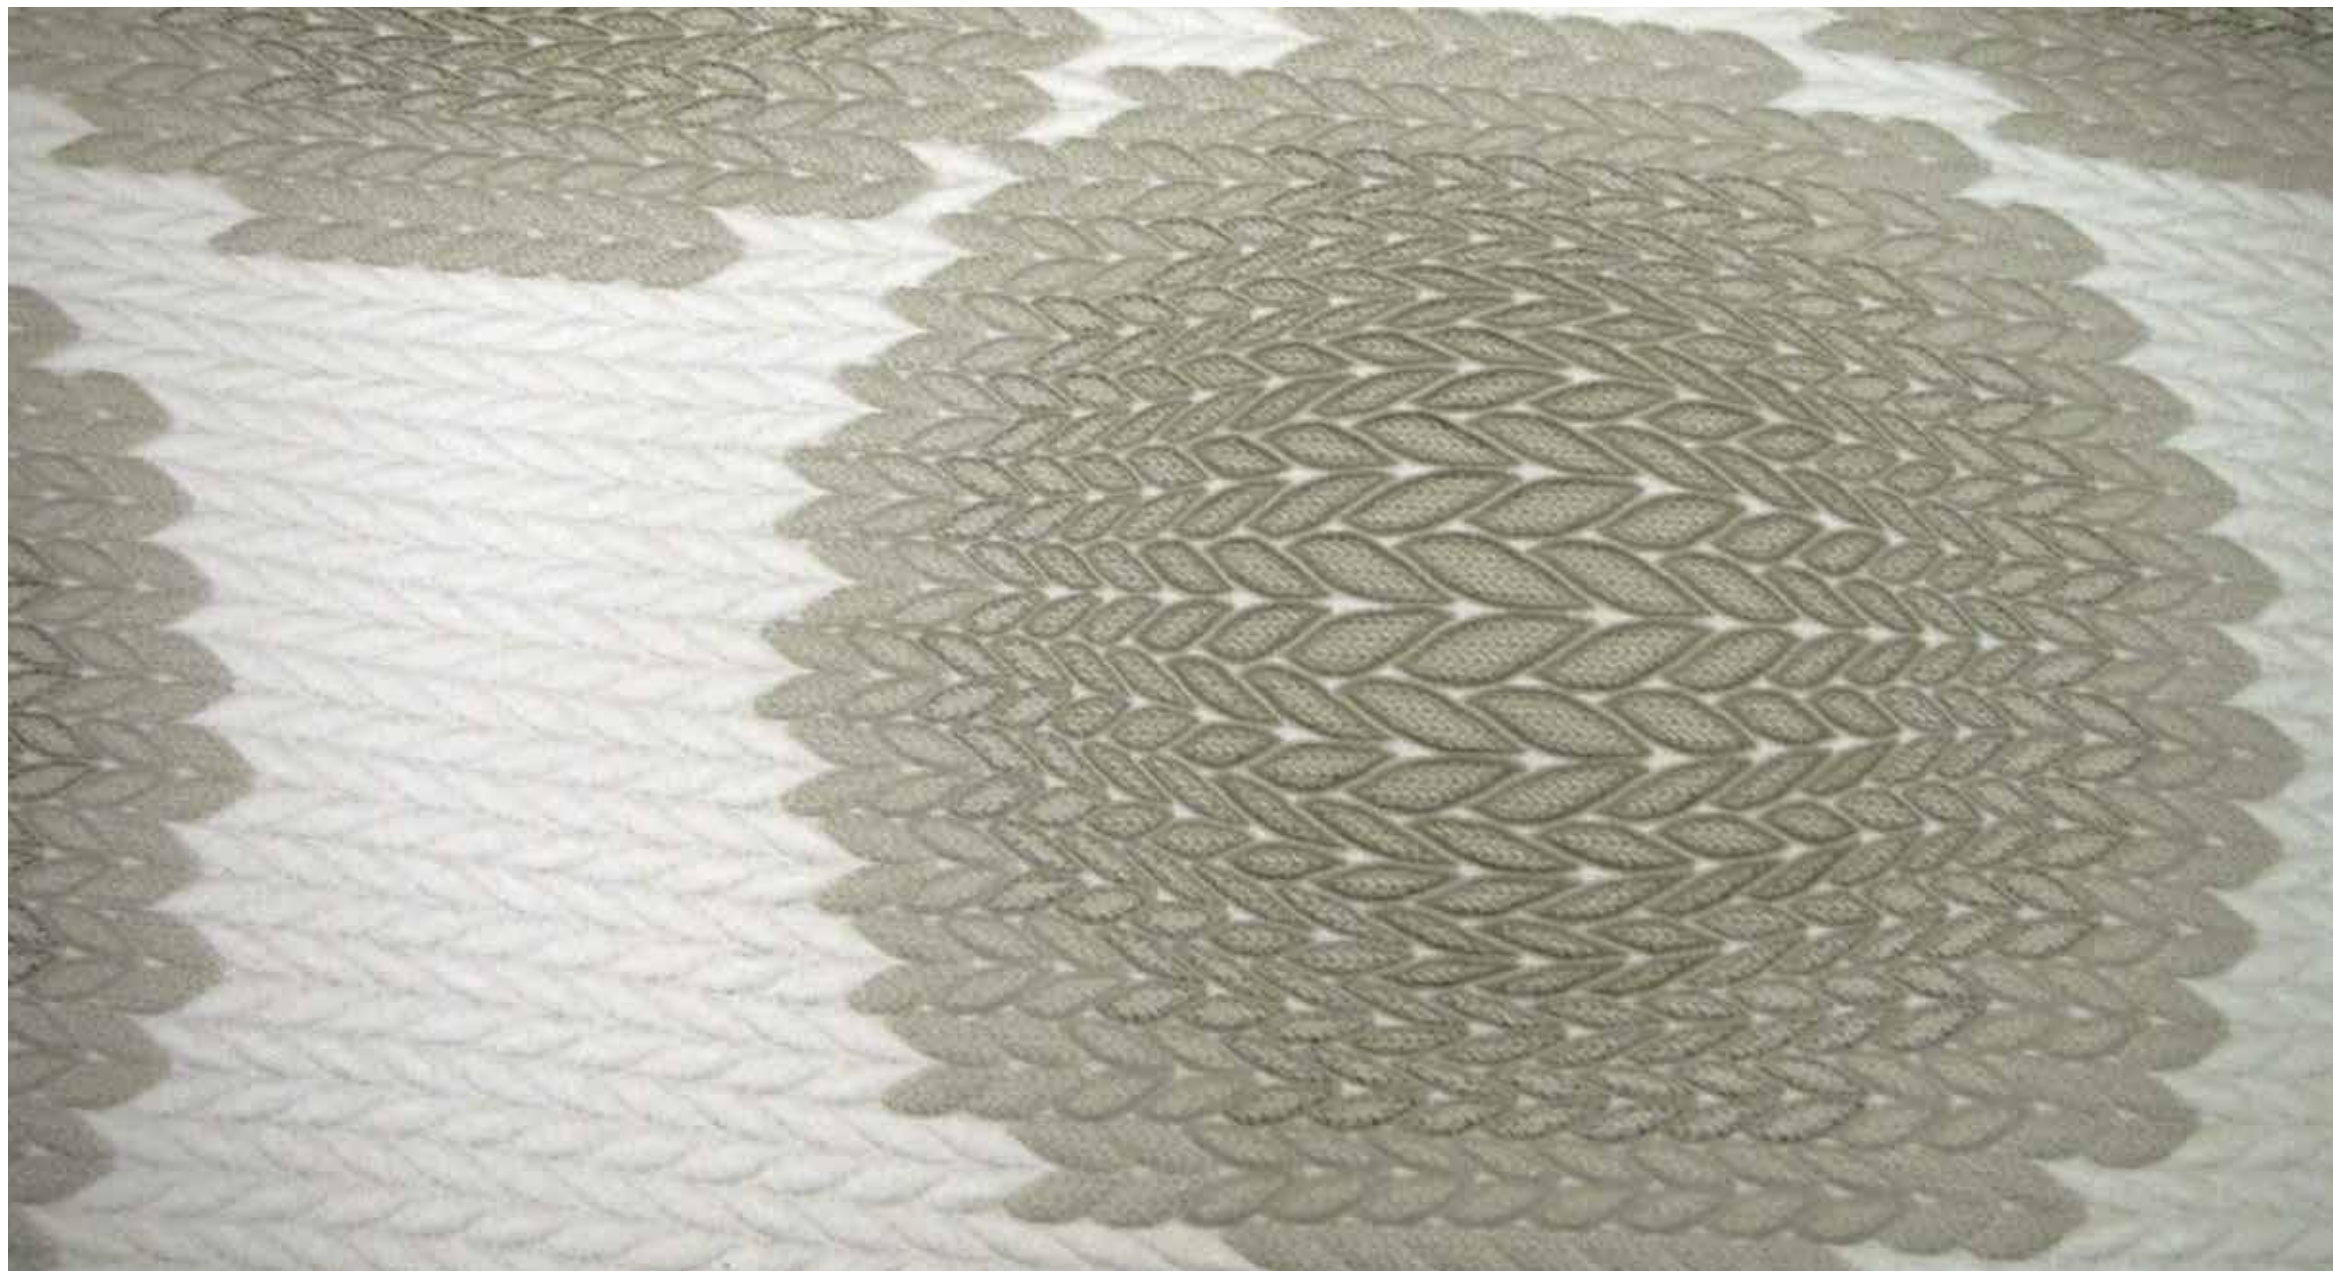

It is the mattress that combines all the revolutionary rest technologies developed by the MP Italia.

Its ergonomic design in 5 different layers, exploits the best of the Memory property.

The layer in MEMORY-BREATH is self modeling, it gives a greater breathability, freshness and promotes blood microcirculation.

The layer in MEMORY-TRG, is capable of thermoregulation of the body, creating an ideal microclimate, while the corrugated layer of 7 differentiated zones, ensures a better rest.

The first HIGH-FOAM corrugated sheet provides a greater lift of your body, while the micro pocketed springs, give greater elasticity to the mattress.

The last WATER-FOAM layer provides a greater transpiration.

The innovative coating, created with silver thread and cotton fiber, is completely removable and, via a pulling system, makes the mattress even more compact.

The double perimetral 3D bands technology at the end of the mattress, also give a greater breathability.

The central band with handles allows preventing deformation of the outer shell fabric, during the displacement of the mattress.

The Silver Carbon, Fibra Ceramica and TENCEL, padding is hypoallergenic, antibacterial and makes the mattress highly hygienic and healthy.