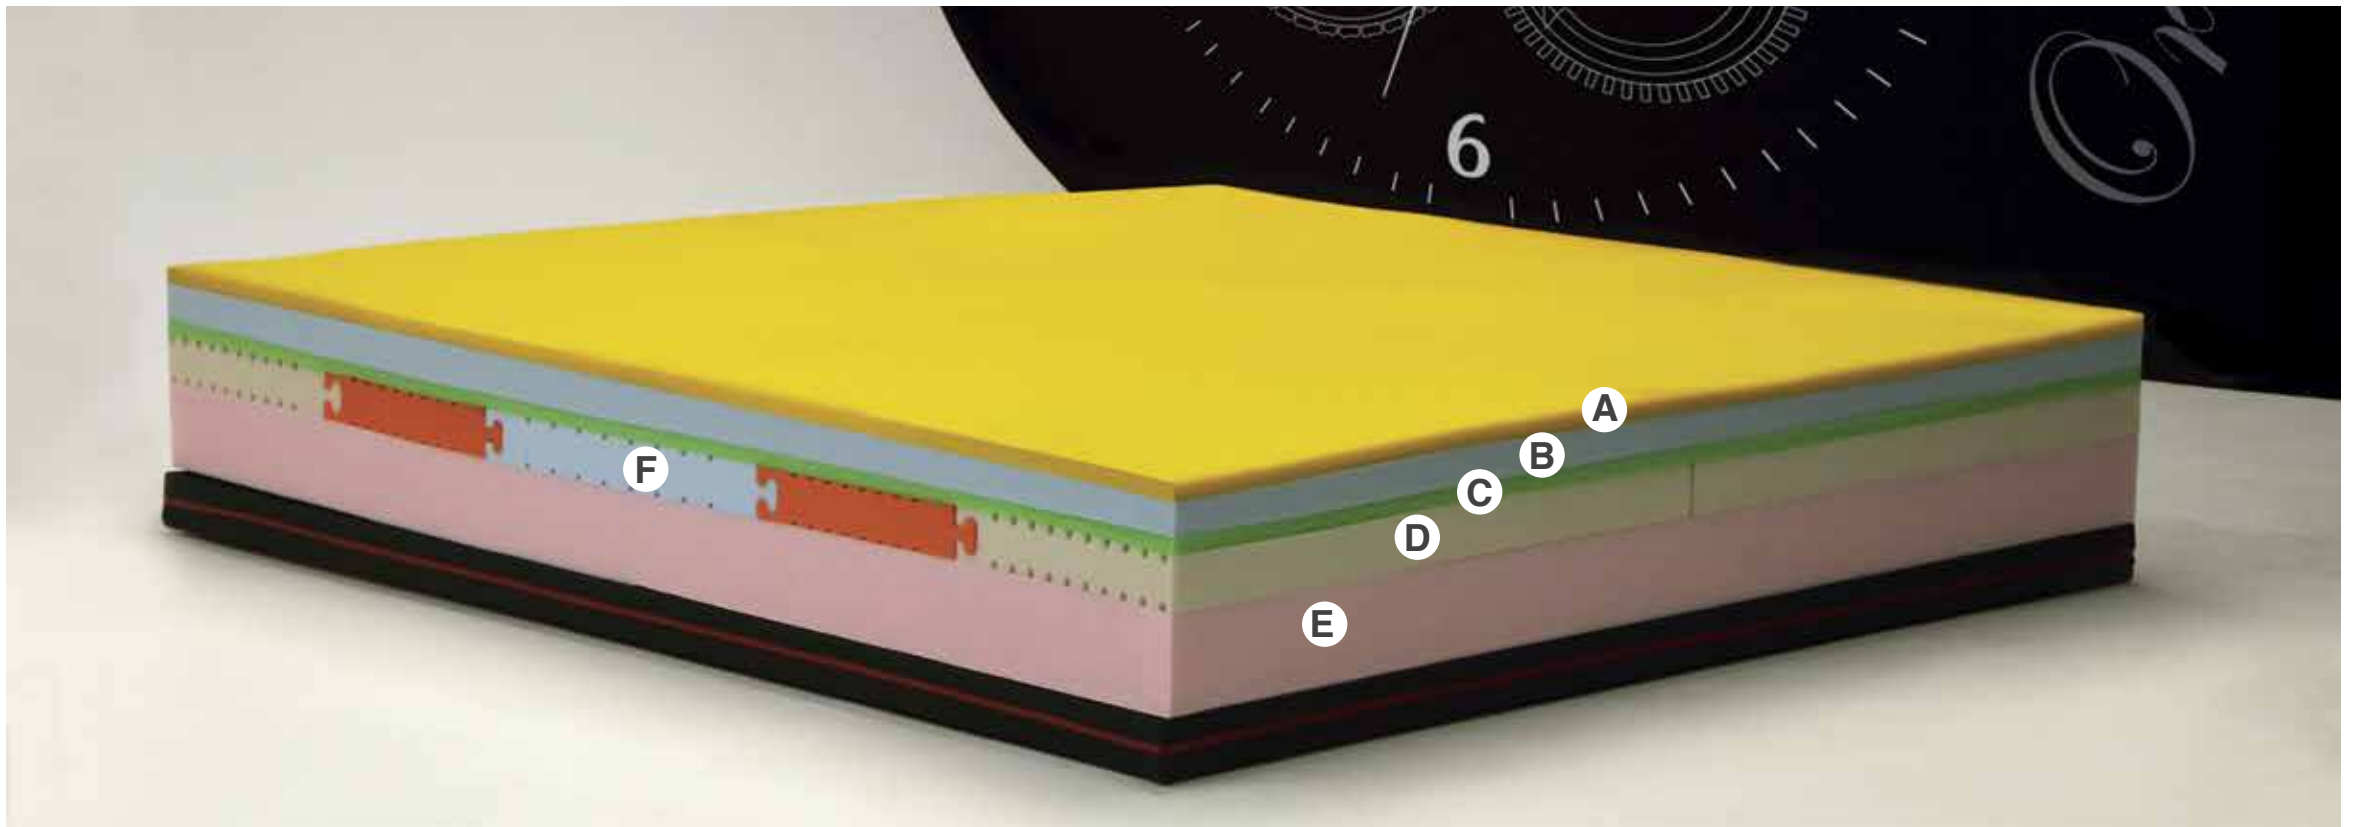

- A) Breath-Foam / Breath-Foam - D. 55 / H. 2 cm
- B) Memory TRG / Memory TRG - D. 50 / H. 5 cm
- C) Breath-Foam / Breath-Foam - D. 50 / H. 2 cm
- D) Water-Foam / Water-Foam - D. 33 - D. 35 - D. 40 / H. 6 cm
- E) Water-Foam / Water-Foam - D. 30 / H. 10 cm
- F) 5 Zone differenziate / 5 Differentiated zones
- G) N.4 Maniglie in pelle / Leather Handles
- H) 3D Trtspirante / 3D breathable
- I) Guscio sfoderabile / Removable cover

Altezza materasso finito: 27 cm
Mattress height: 27 cm

Portanza consigliata materasso singolo

Soffice max 50 kg
Standard max 80 kg
Rigido max 120 kg

Carrying capacity single mattress

Soft max 50 kg
Standard max 80 kg
Stiff max 120 kg

MADE IN ITALY