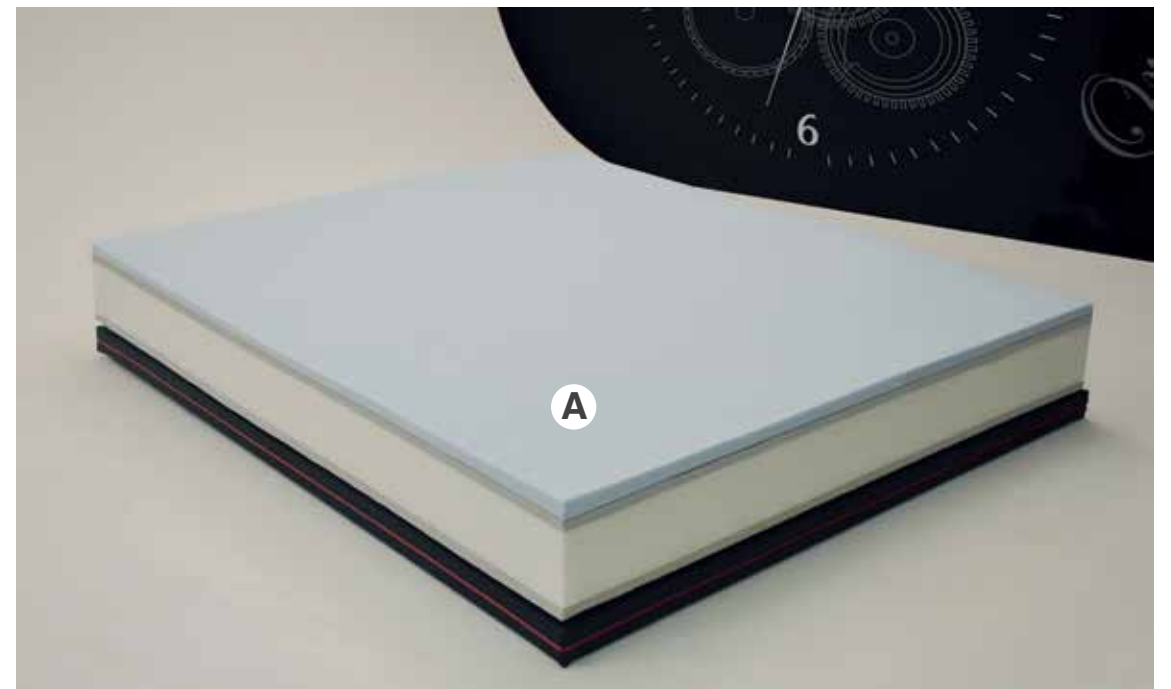

- A) Memory TRG / Memory TRG - D. 50 / H. 5 cm
- B) Water-Foam / Water-Foam - D. 33 - D. 35 - D. 40 / A. 2,5 cm
- C) gr. 800 Feltro / Felt
- D) N. 1500 Molle insacchettate HD / Pocket springs HD
- E) Water-Foam perimetrale / Perimeter Water-Foam - D. 30 / H.14
- F) 3D / 3D
- G) N.4 Maniglie in pelle / Leather Handles
- H) Guscio sfoderabile / Removable cover

Altezza materasso finito: 26/27 cm
Mattress height: 26/27 cm

Portanza consigliata materasso singolo

Soffice max 50 kg
Standard max 80 kg
Rigido max 120 kg

Carrying capacity single mattress

Soft max 50 kg
Standard max 80 kg
Stiff max 120 kg

MADE IN ITALY