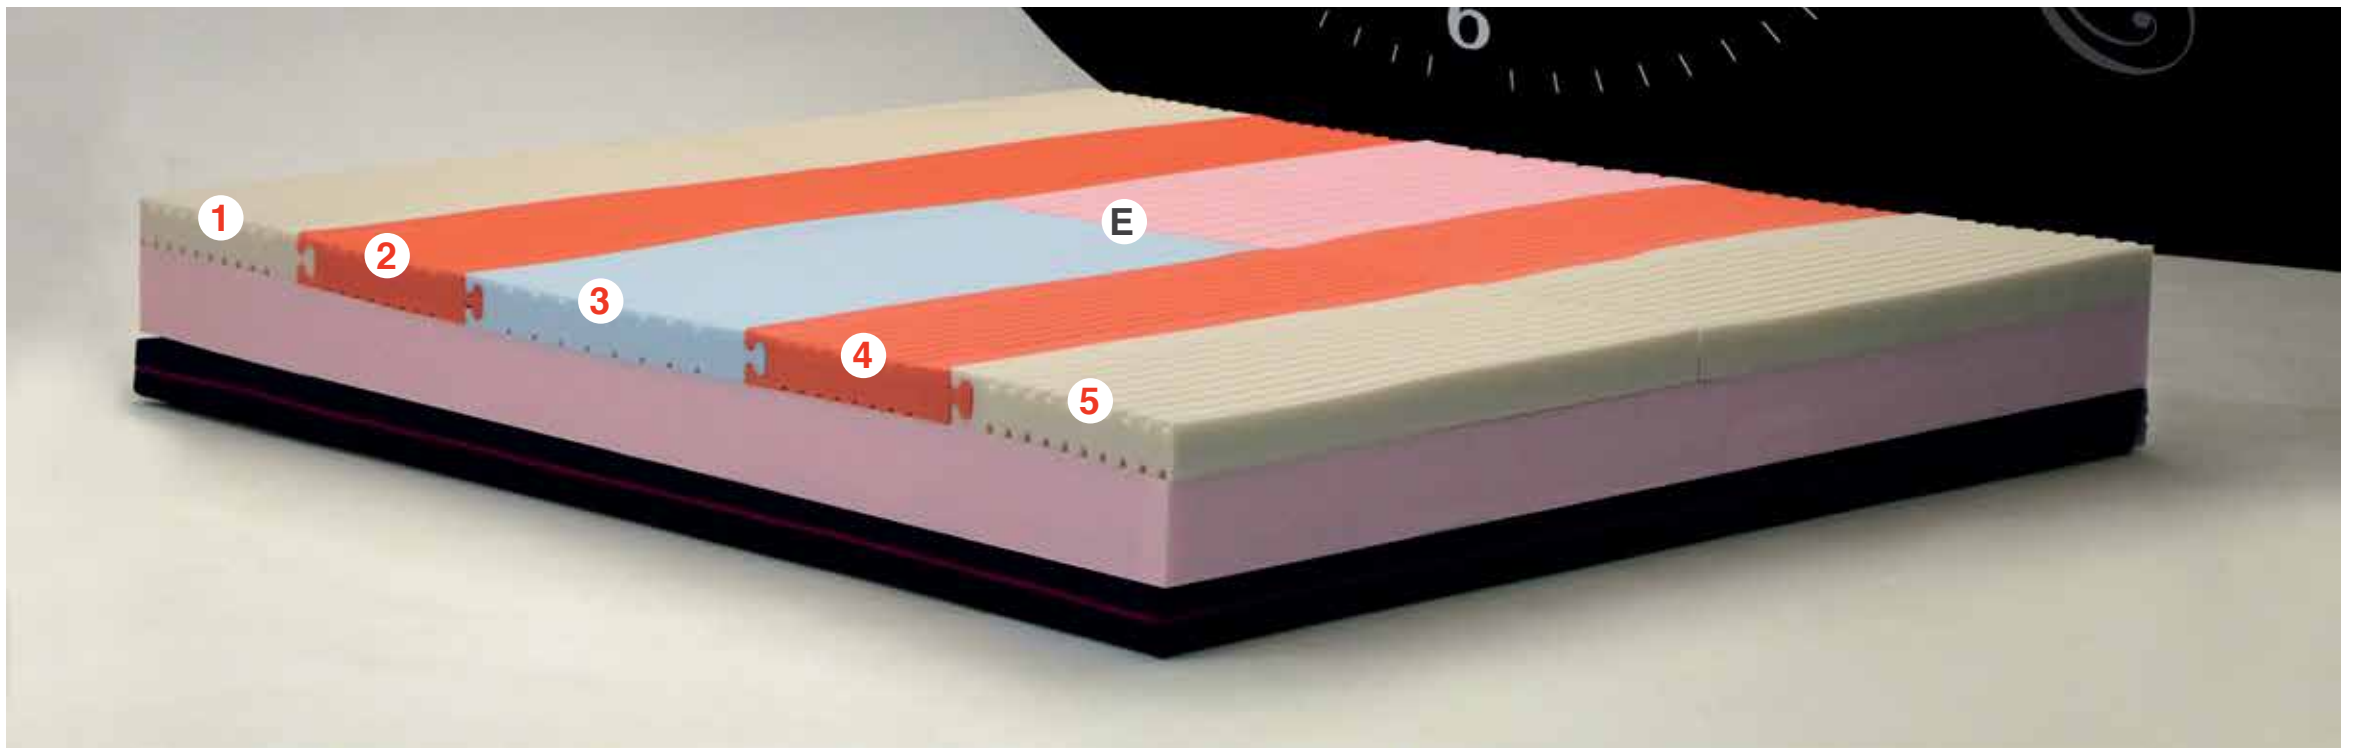

- A) Memory TRG / Memory TRG - D. 50 / H. 5 cm
- B) Breath-Foam / Breath-Foam - D. 50 / H. 2 cm
- C) Water-Foam / Water-Foam - D. 33 - D. 35 - D. 40 / H. 6 cm
- D) Water-Foam / Water-Foam - D. 30 / H. 10 cm
- E) H 5 Zone differenziate / 5 Differentiated zones

Altezza materasso finito: 25/26 cm
Mattress height: 25/26 cm

Portanza consigliata materasso singolo

Soffice max 50 kg
Standard max 80 kg
Rigido max 120 kg

Carrying capacity single mattress

Soft max 50 kg
Standard max 80 kg
Stiff max 120 kg

MADE IN ITALY